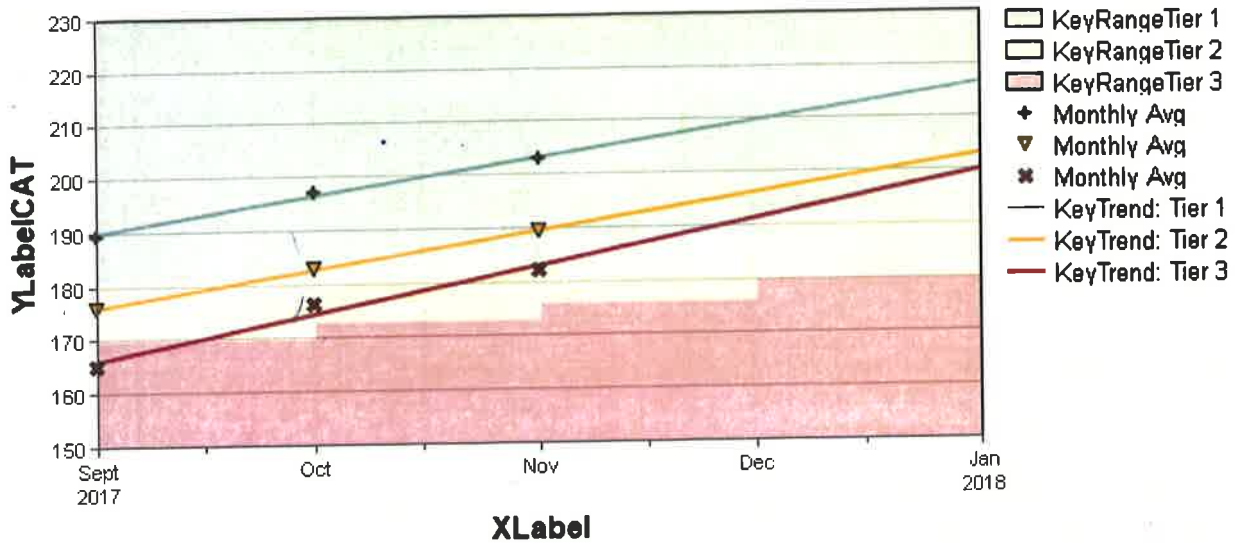

Skill Growth by Tier

ISIP™ Early Reading results for Bloomfield Early Childhood Ctr

at Bloomfield School District - 2017/2018 School Year
as of Wed Nov 15 2017 03:54:54 PM (-07:00)

Kindergarten - Overall Reading