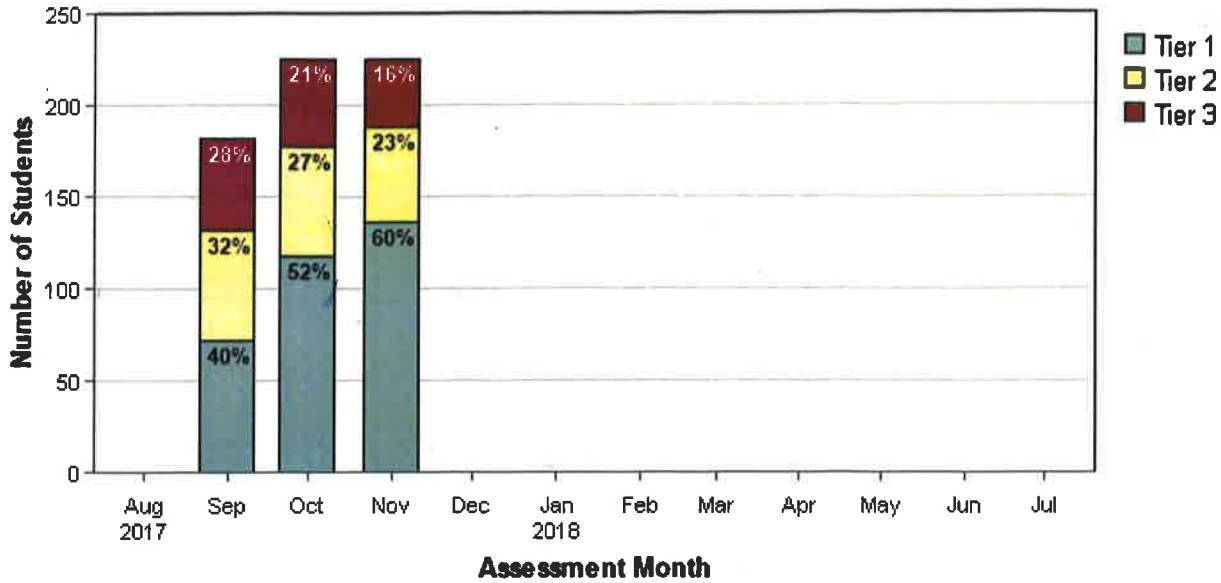

Tier Movement

ISIP™ Reading results for Bloomfield Early Childhood Ctr

at Bloomfield School District - 2017/2018 School Year
as of Wed Nov 15 2017 03:55:38 PM (-07:00)

All Grades - Overall Reading

View tiers in table as Numbers or Percentages.

August - October (Overall Reading)

View as CSV

Skill Growth by Tier

ISIP™ Early Reading results for Bloomfield Early Childhood Ctr

at Bloomfield School District - 2017/2018 School Year
as of Wed Nov 15 2017 03:54:54 PM (-07:00)