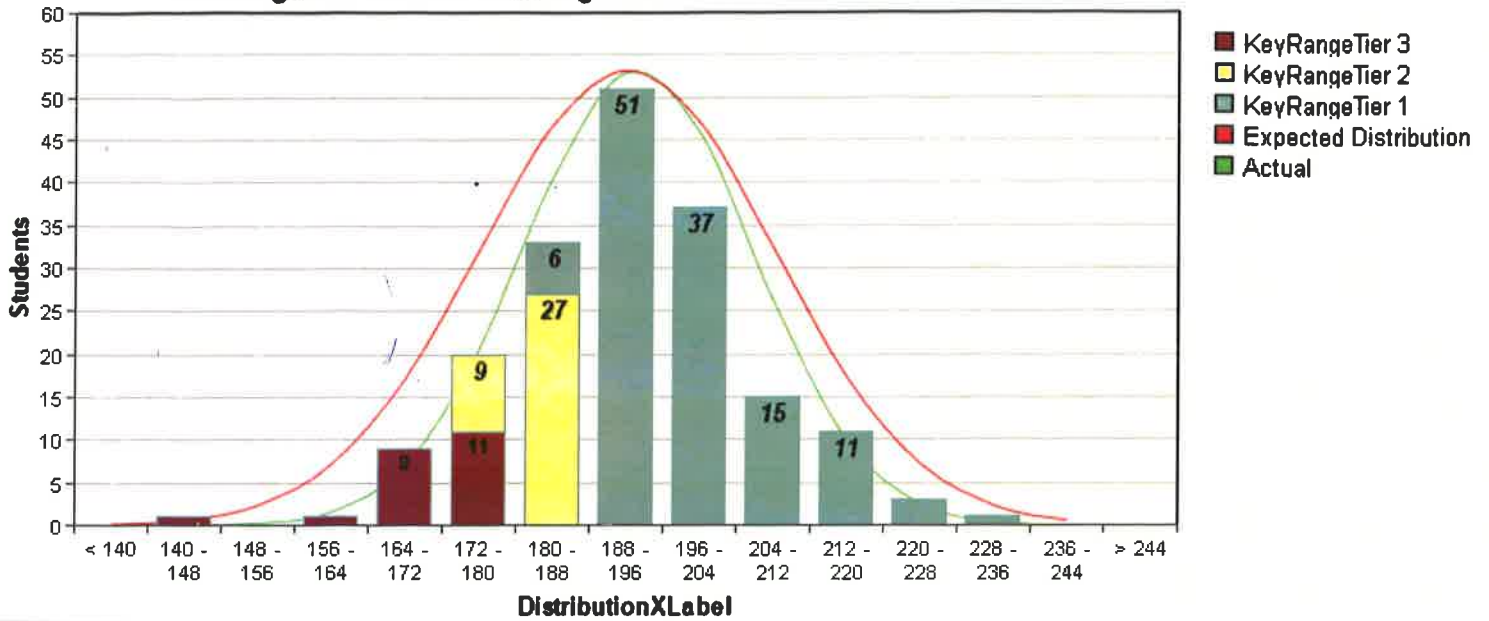

Distribution Report

ISIP™ Early Reading results for Bloomfield Early Childhood Ctr

at Bloomfield School District - 2017/2018 School Year
as of Wed Nov 15 2017 03:57:07 PM (-07:00)

Kindergarten Overall Reading - Score Distribution for November