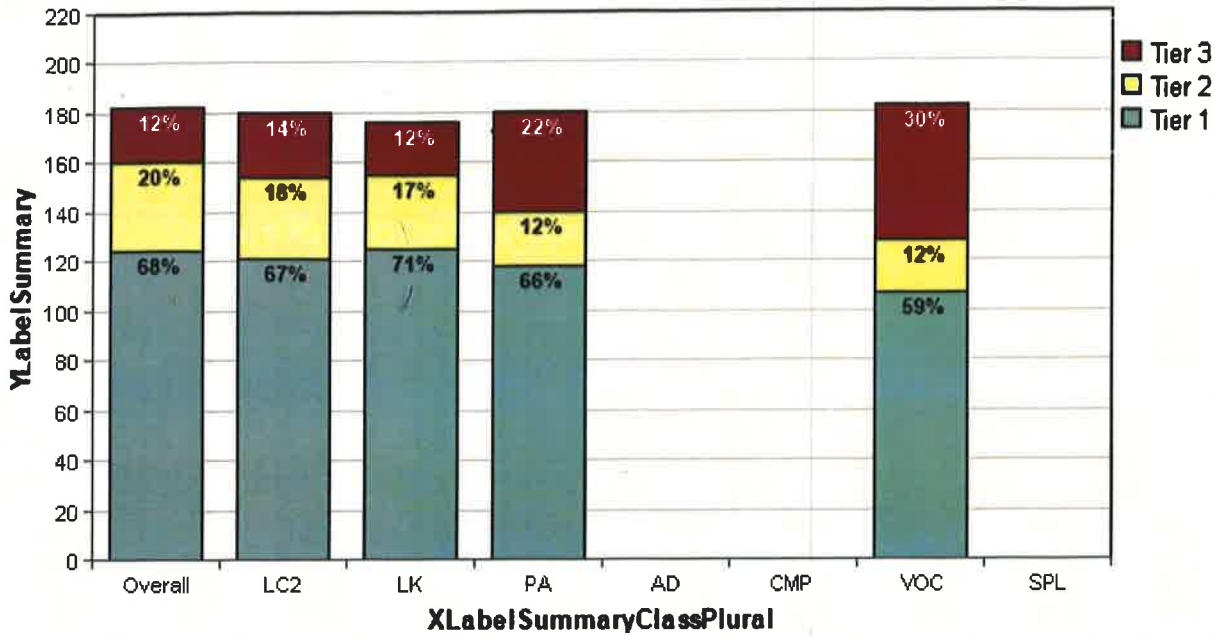

Summary

ISIP™ Early Reading results for Bloomfield Early Childhood Ctr

at Bloomfield School District - 2017/2018 School Year
as of Wed Nov 15 2017 03:54:07 PM (-07:00)

Kindergarten - November 2017

Overall Reading Results