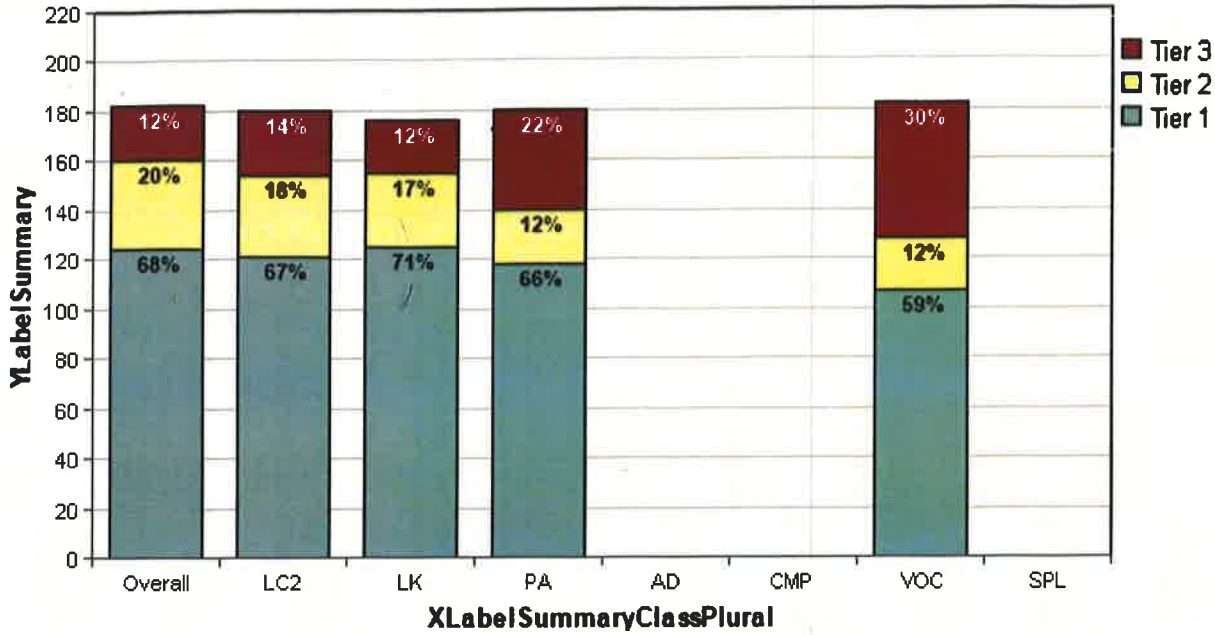

Summary

ISIP™ Early Reading results for Bloomfield Early Childhood Ctr

at Bloomfield School District - 2017/2018 School Year
as of Wed Nov 15 2017 03:54:07 PM (-07:00)

Kindergarten - November 2017

Overall Reading Results