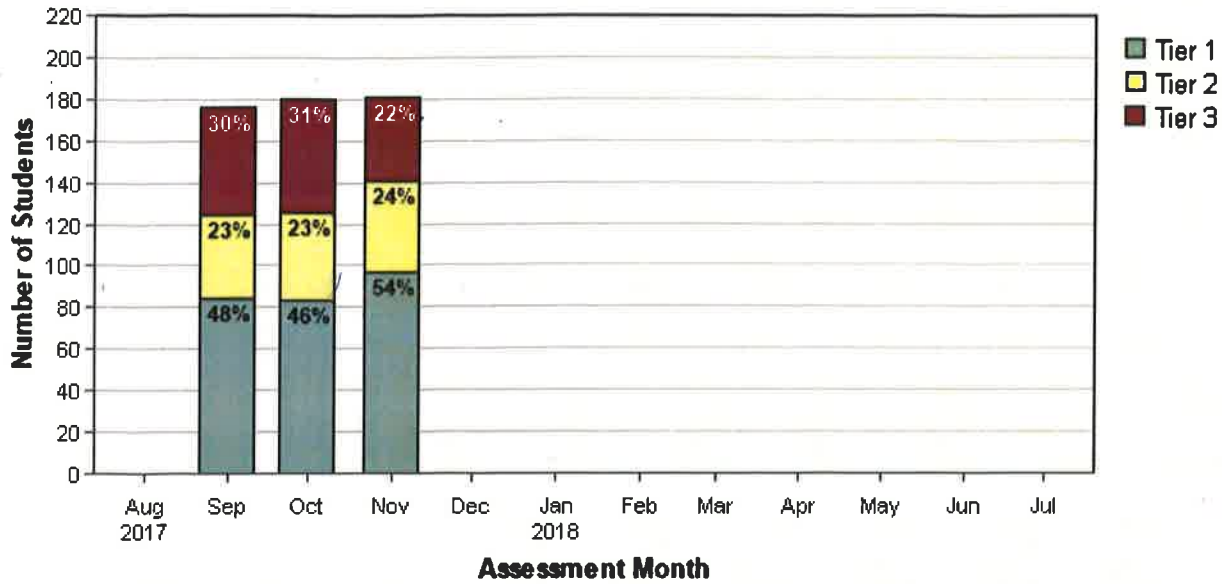

Tier Movement

ISIP™ Math results for Bloomfield Early Childhood Ctr

at Bloomfield School District - 2017/2018 School Year
as of Wed Nov 15 2017 03:58:12 PM (-07:00)

All Grades - Overall Math

View tiers in table as Numbers or Percentages.

August - October (Overall Math)

 View as CSV

Ability Growth by Tier

ISIP™ Math results for Bloomfield Early Childhood Ctr

at Bloomfield School District - 2017/2018 School Year
as of Wed Nov 15 2017 03:58:44 PM (-07:00)