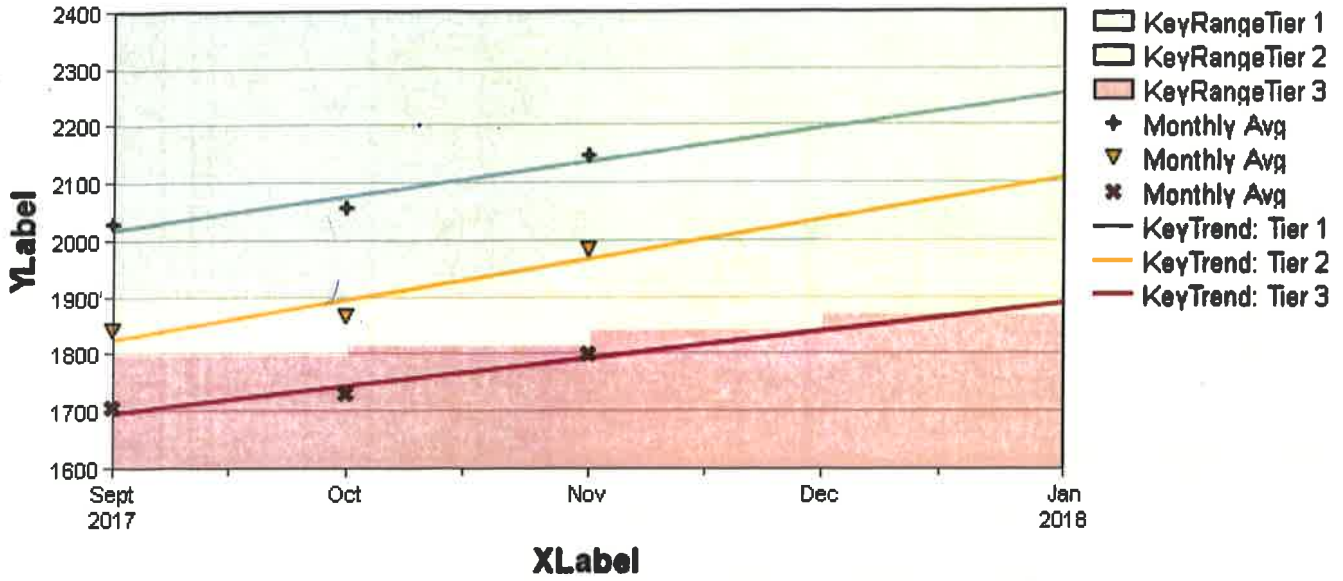

Ability Growth by Tier

ISIP™ Math results for Bloomfield Early Childhood Ctr

at Bloomfield School District - 2017/2018 School Year
as of Wed Nov 15 2017 03:58:44 PM (-07:00)

Kindergarten - Overall Math