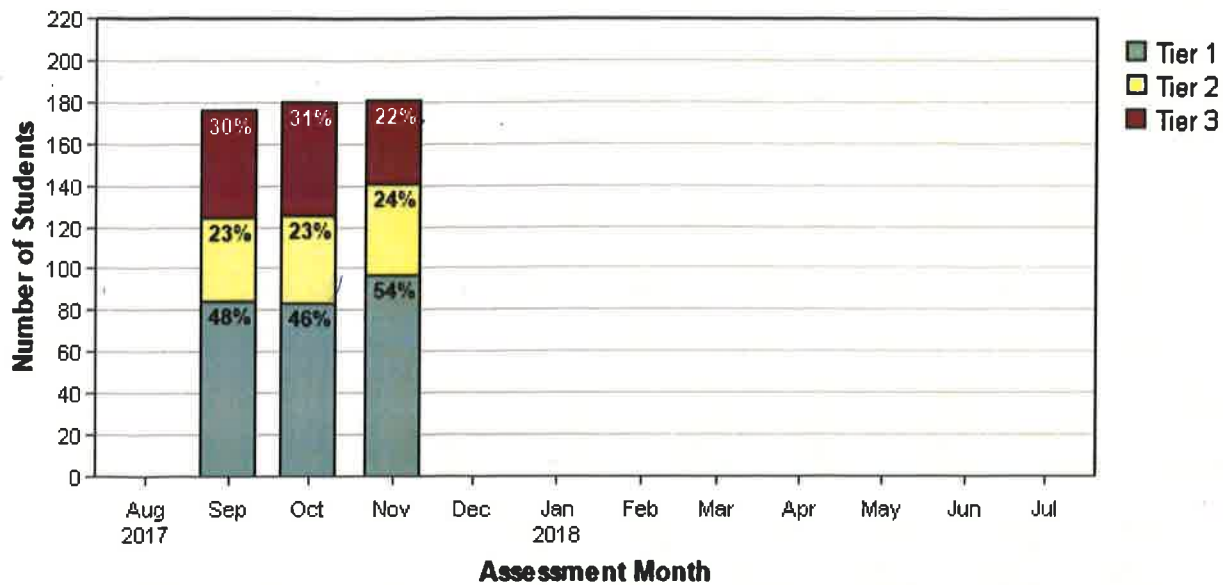

Tier Movement

ISIP™ Math results for Bloomfield Early Childhood Ctr

at Bloomfield School District - 2017/2018 School Year
as of Wed Nov 15 2017 03:58:12 PM (-07:00)

All Grades - Overall Math

View tiers in table as Numbers or Percentages.

August - October (Overall Math)

 View as CSV

Ability Growth by Tier

ISIP™ Math results for Bloomfield Early Childhood Ctr

at Bloomfield School District - 2017/2018 School Year
as of Wed Nov 15 2017 03:58:44 PM (-07:00)