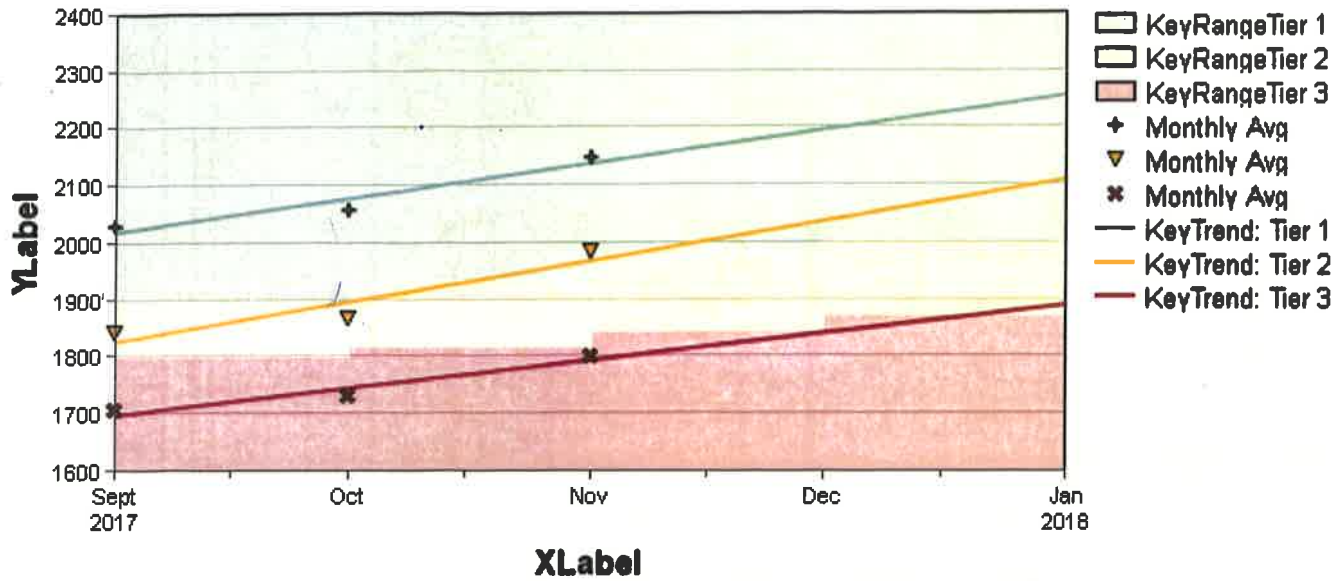

Ability Growth by Tier

ISIP™ Math results for Bloomfield Early Childhood Ctr

at Bloomfield School District - 2017/2018 School Year
as of Wed Nov 15 2017 03:58:44 PM (-07:00)

Kindergarten - Overall Math