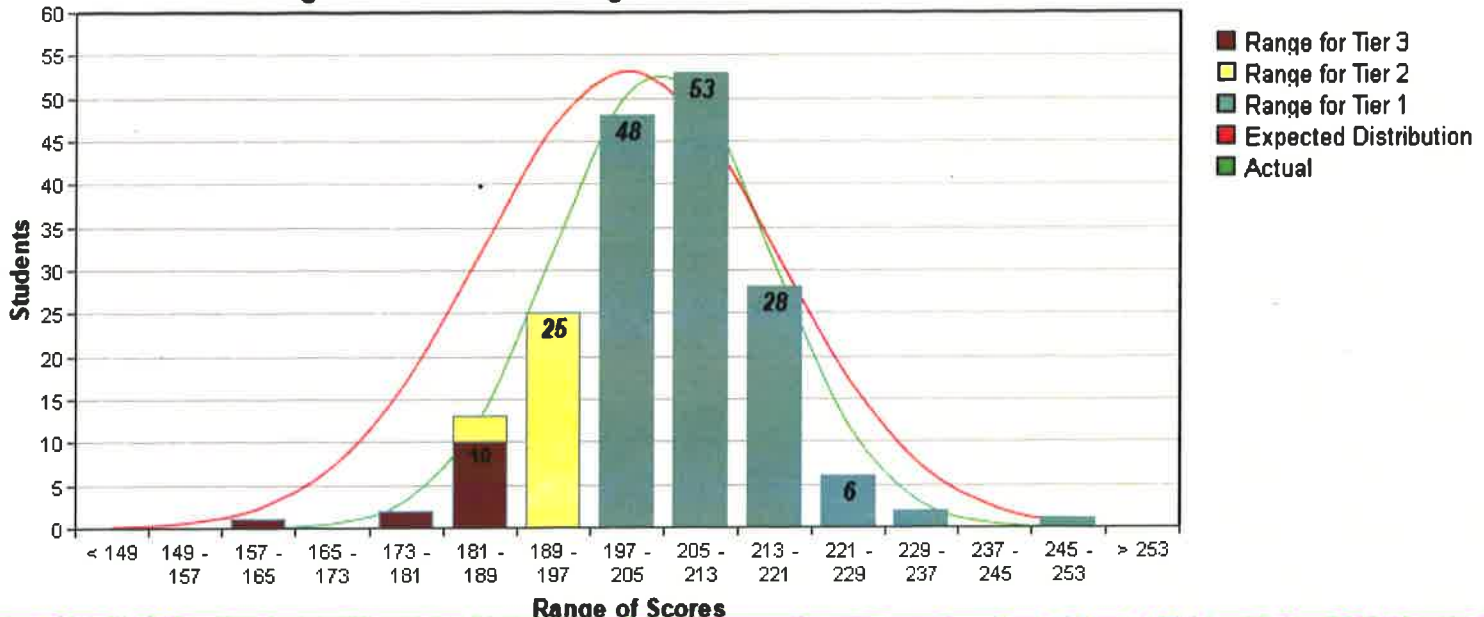

Assessment Month

Distribution Report

ISIP™ Early Reading results for Bloomfield Early Childhood Ctr

at Bloomfield School District - 2017/2018 School Year
as of Tue Mar 27 2018 12:25:10 PM (-06:00)

Kindergarten Overall Reading - Score Distribution for March