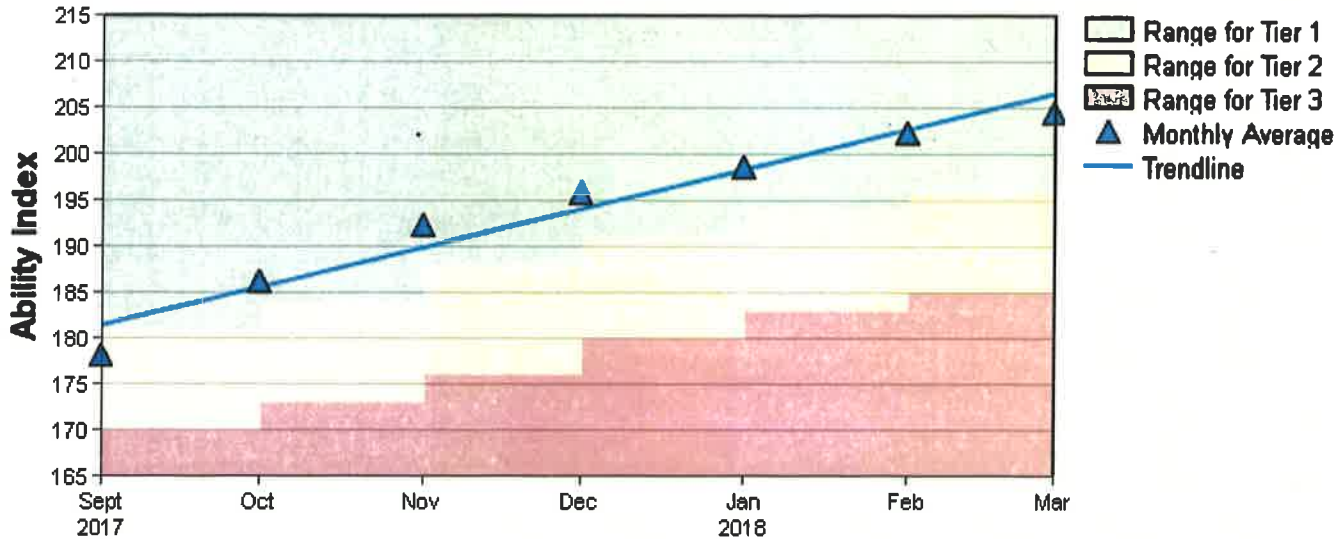

Kindergarten - Overall Reading