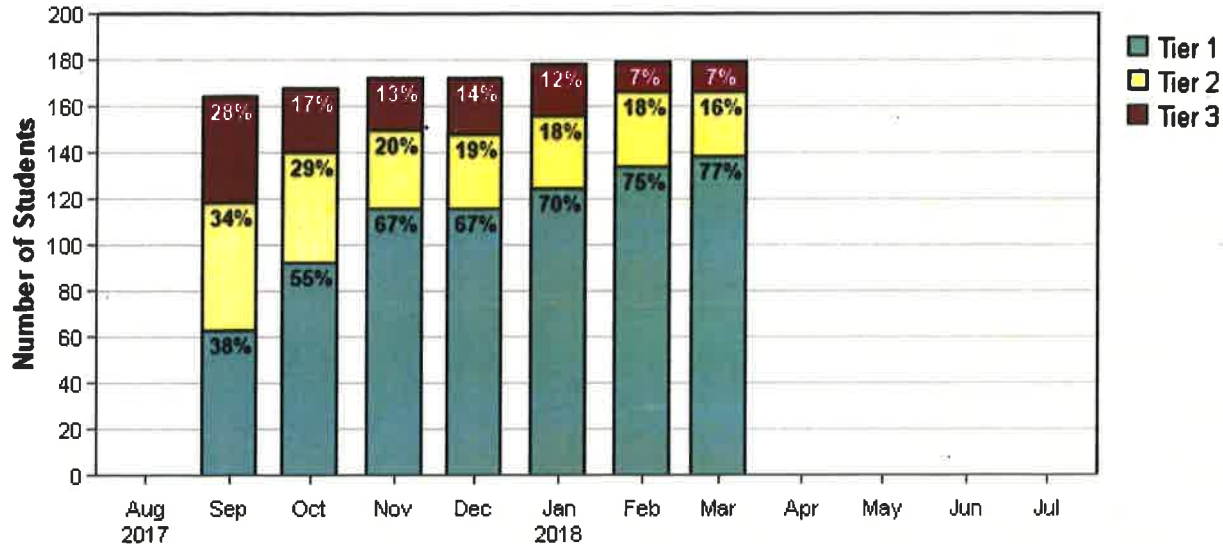

Tier Movement

ISIP™ Early Reading results for Bloomfield Early Childhood Ctr

at Bloomfield School District - 2017/2018 School Year
as of Tue Mar 27 2018 12:23:38 PM (-06:00)

Kindergarten - Overall Reading

Skill Growth

ISIP™ Early Reading results for Bloomfield Early Childhood Ctr

at Bloomfield School District - 2017/2018 School Year
 as of Tue Mar 27 2018 12:24:32 PM (-06:00)

Kindergarten - Overall Reading