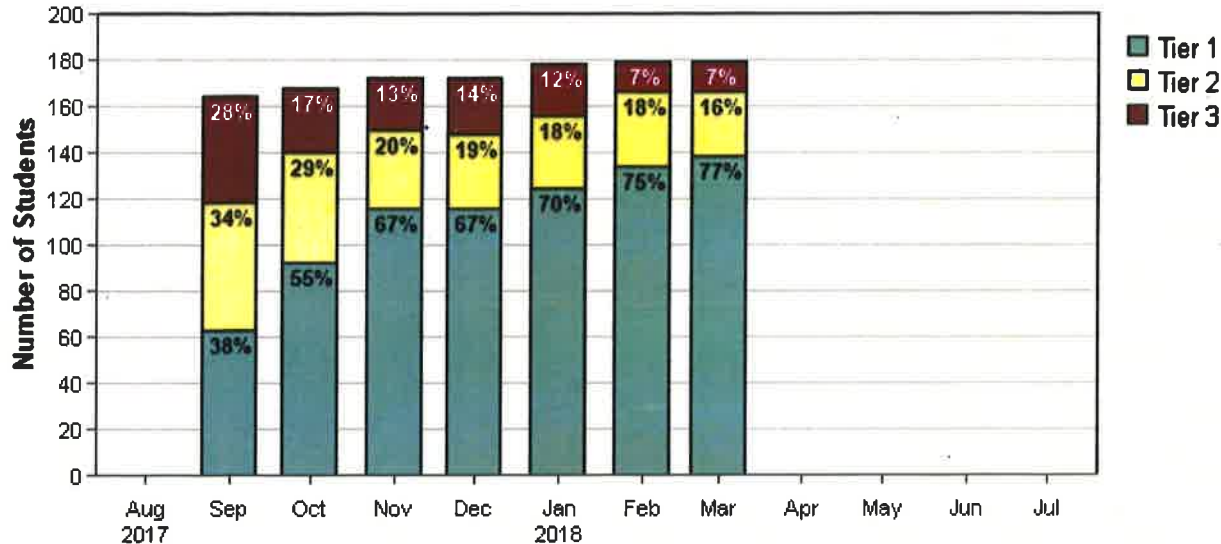

Tier Movement

ISIP™ Early Reading results for Bloomfield Early Childhood Ctr

at Bloomfield School District - 2017/2018 School Year
as of Tue Mar 27 2018 12:23:38 PM (-06:00)

Kindergarten - Overall Reading

Skill Growth

ISIP™ Early Reading results for Bloomfield Early Childhood Ctr

at Bloomfield School District - 2017/2018 School Year
as of Tue Mar 27 2018 12:24:32 PM (-06:00)

Kindergarten - Overall Reading