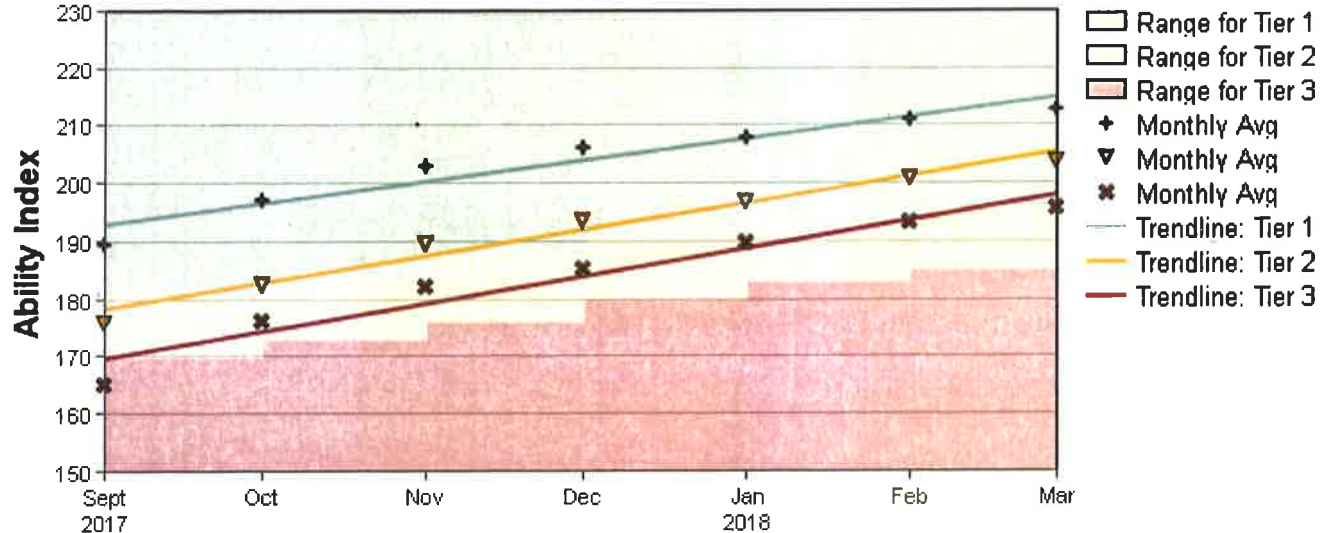

Kindergarten - Overall Reading