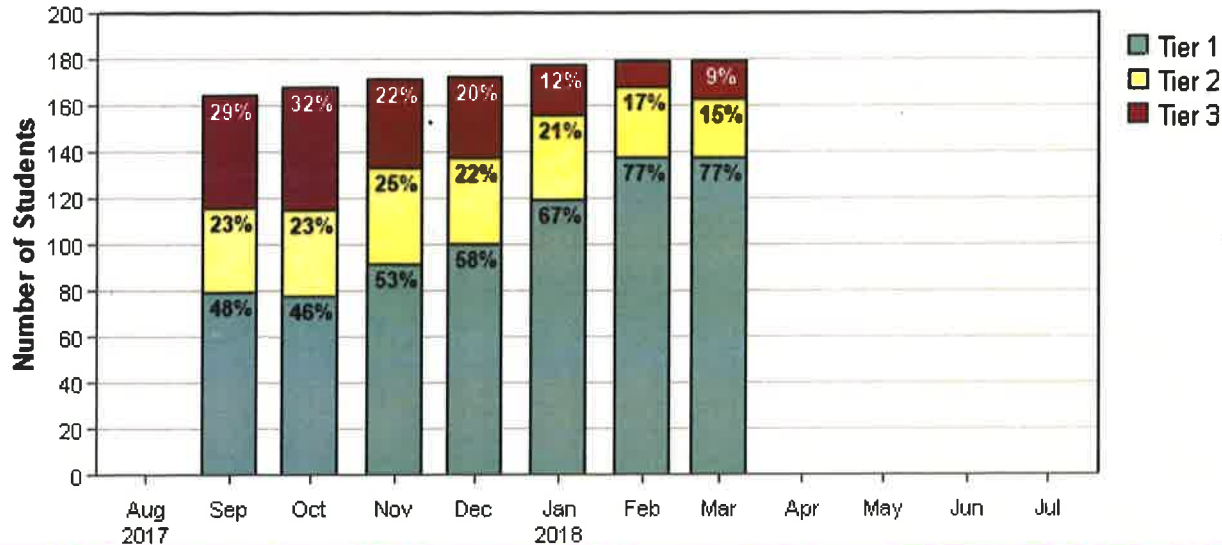

Tier Movement

ISIP™ Math results for Bloomfield Early Childhood Ctr

at Bloomfield School District - 2017/2018 School Year
as of Tue Mar 27 2018 12:26:41 PM (-06:00)

Kindergarten - Overall Math

Skill Growth by Tier