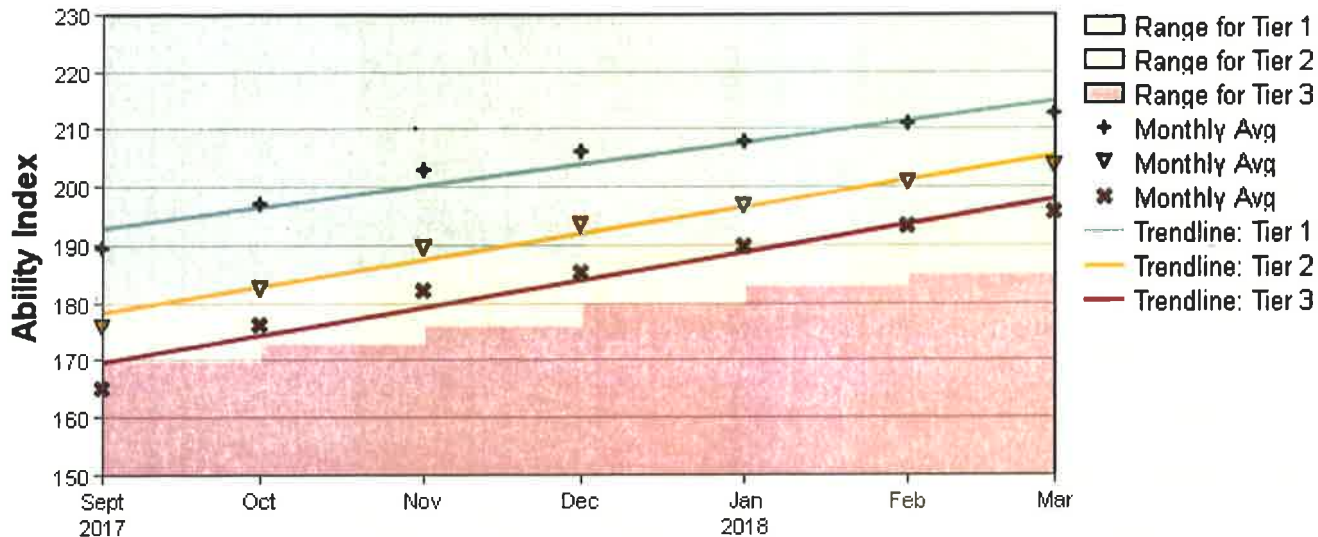

Kindergarten - Overall Reading