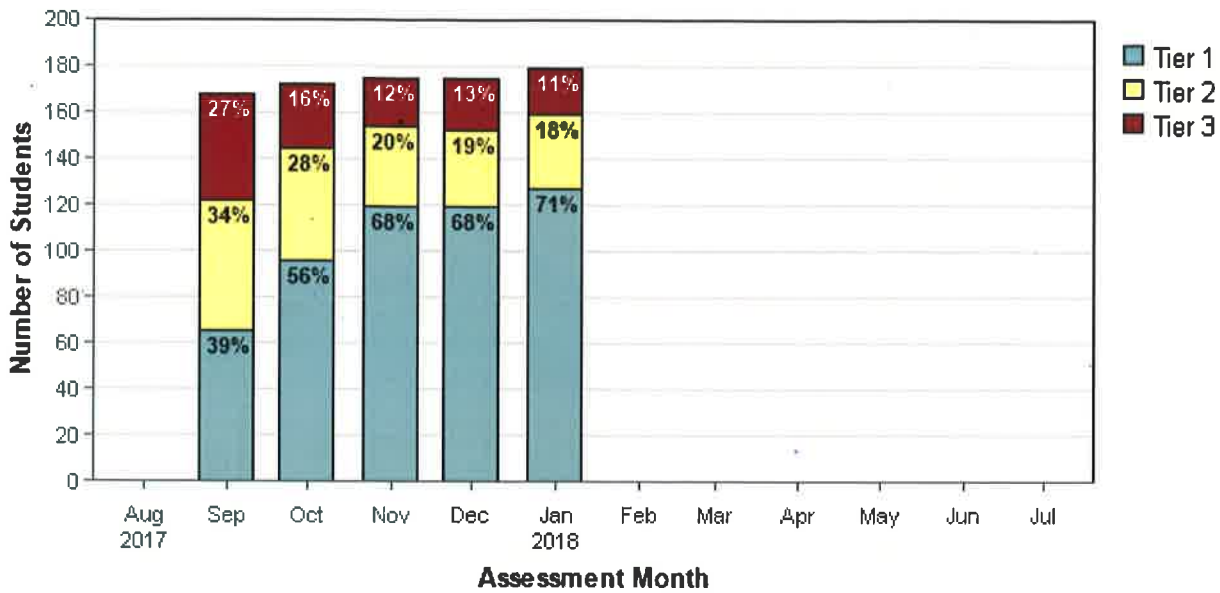

Tier Movement

ISIP™ Early Reading results for Bloomfield Early Childhood Ctr

at Bloomfield School District - 2017/2018 School Year
as of Fri Jan 12 2018 09:33:48 AM (-07:00)

Kindergarten - Overall Reading

Skill Growth by Tier

ISIP™ Early Reading results for Bloomfield Early Childhood Ctr

at Bloomfield School District - 2017/2018 School Year
as of Fri Jan 12 2018 09:27:23 AM (-07:00)

Kindergarten - Overall Reading