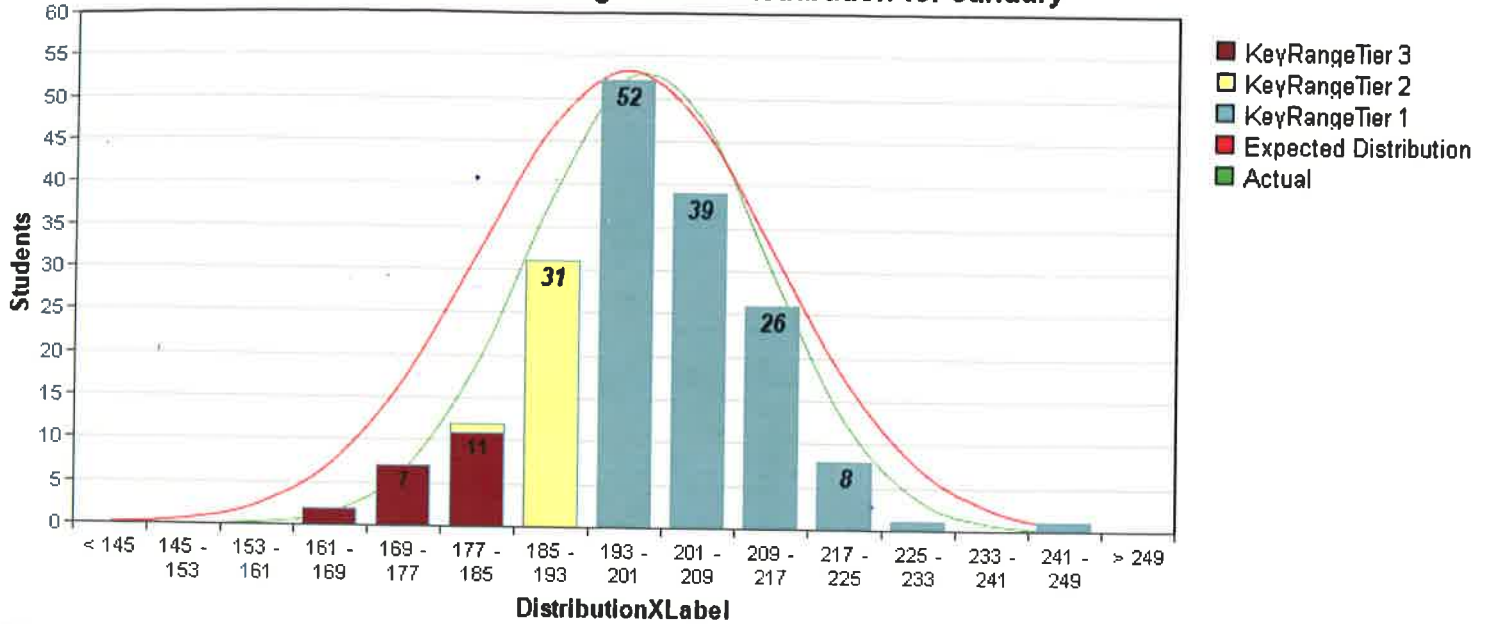

Distribution Report

ISIP™ Early Reading results for Bloomfield Early Childhood Ctr

at Bloomfield School District - 2017/2018 School Year
as of Fri Jan 12 2018 09:27:46 AM (-07:00)

Kindergarten Overall Reading - Score Distribution for January