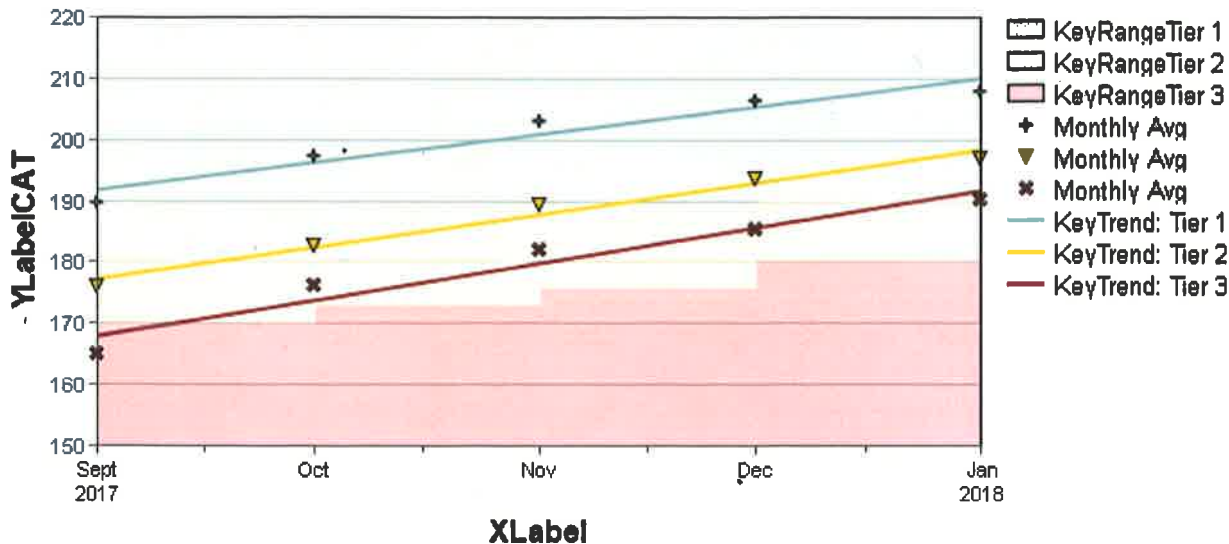

Tier Movement

ISIP™ Early Reading results for Bloomfield Early Childhood Ctr

at Bloomfield School District - 2017/2018 School Year
as of Fri Jan 12 2018 09:33:48 AM (-07:00)

Kindergarten - Overall Reading

Skill Growth by Tier

ISIP™ Early Reading results for Bloomfield Early Childhood Ctr

at Bloomfield School District - 2017/2018 School Year
as of Fri Jan 12 2018 09:27:23 AM (-07:00)

Kindergarten - Overall Reading