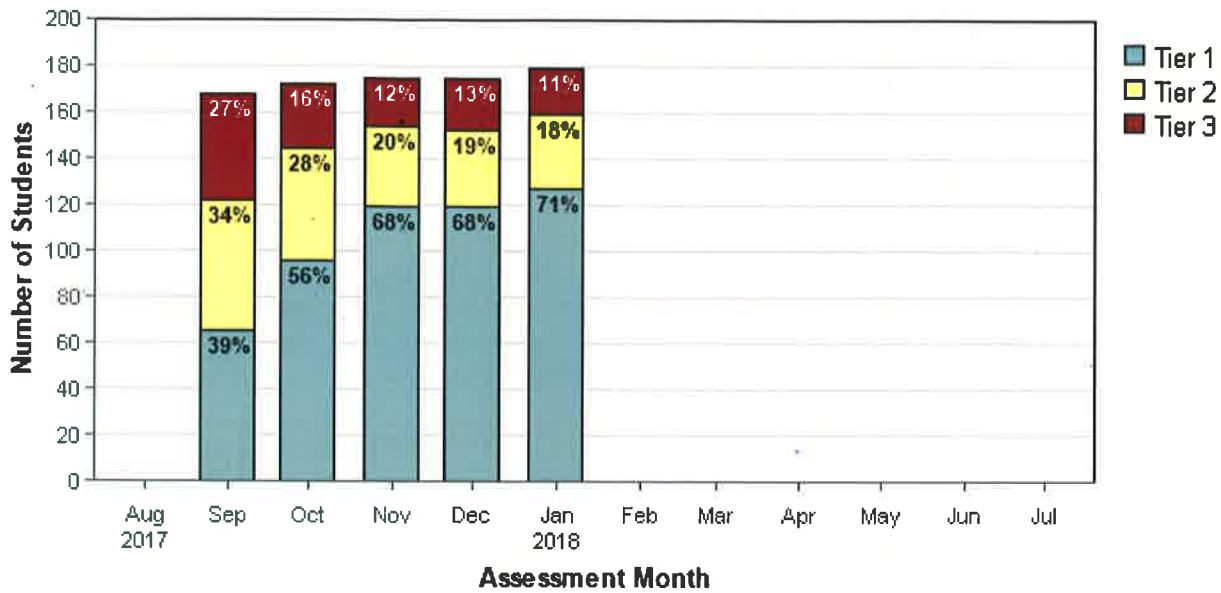

Tier Movement

ISIP™ Early Reading results for Bloomfield Early Childhood Ctr

at Bloomfield School District - 2017/2018 School Year
as of Fri Jan 12 2018 09:33:48 AM (-07:00)

Kindergarten - Overall Reading

Skill Growth by Tier

ISIP™ Early Reading results for Bloomfield Early Childhood Ctr

at Bloomfield School District - 2017/2018 School Year
as of Fri Jan 12 2018 09:27:23 AM (-07:00)

Kindergarten - Overall Reading