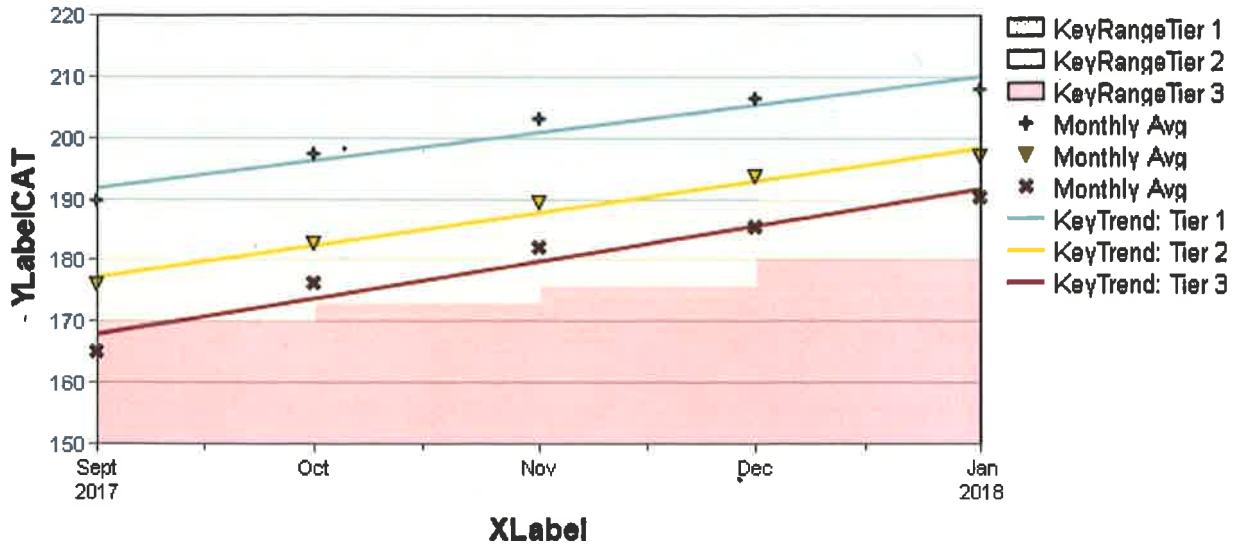

Tier Movement

ISIP™ Early Reading results for Bloomfield Early Childhood Ctr

at Bloomfield School District - 2017/2018 School Year
as of Fri Jan 12 2018 09:33:48 AM (-07:00)

Kindergarten - Overall Reading

Skill Growth by Tier

ISIP™ Early Reading results for Bloomfield Early Childhood Ctr

at Bloomfield School District - 2017/2018 School Year
as of Fri Jan 12 2018 09:27:23 AM (-07:00)

Kindergarten - Overall Reading