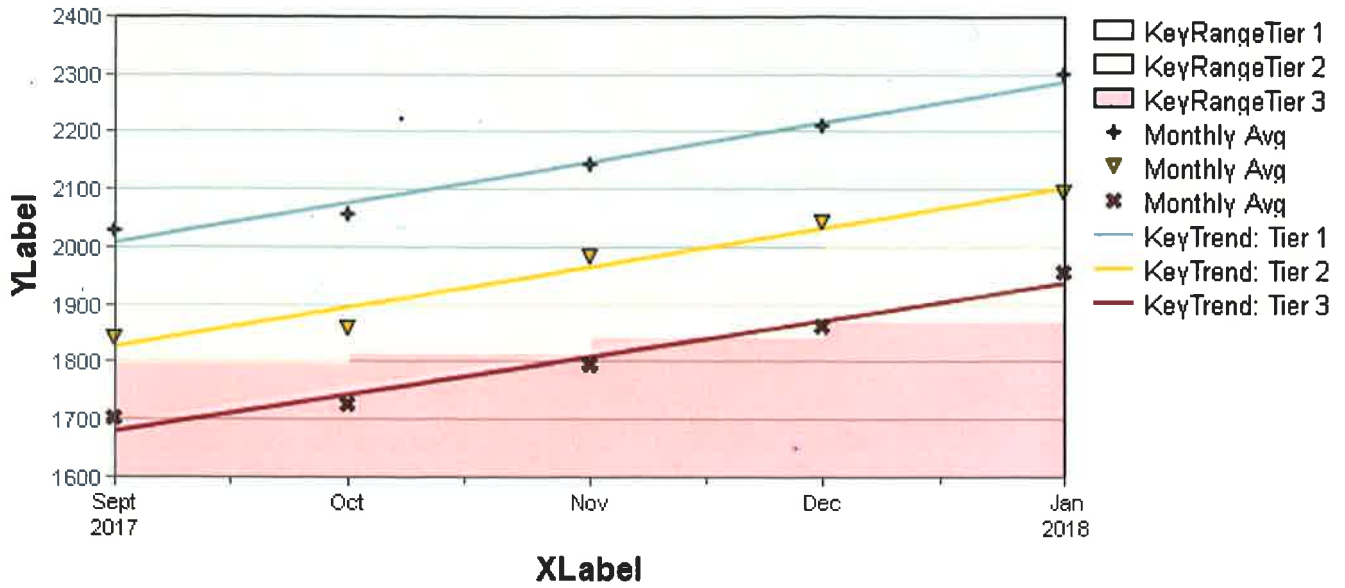

Tier Movement

ISIP™ Math results for Bloomfield Early Childhood Ctr

at Bloomfield School District - 2017/2018 School Year
as of Fri Jan 12 2018 09:36:57 AM (-07:00)

Kindergarten - Overall Math

Percentages

Ability Growth by Tier

ISIP™ Math results for Bloomfield Early Childhood Ctr

at Bloomfield School District - 2017/2018 School Year
as of Fri Jan 12 2018 09:29:57 AM (-07:00)

Kindergarten - Overall Math

Distribution Report