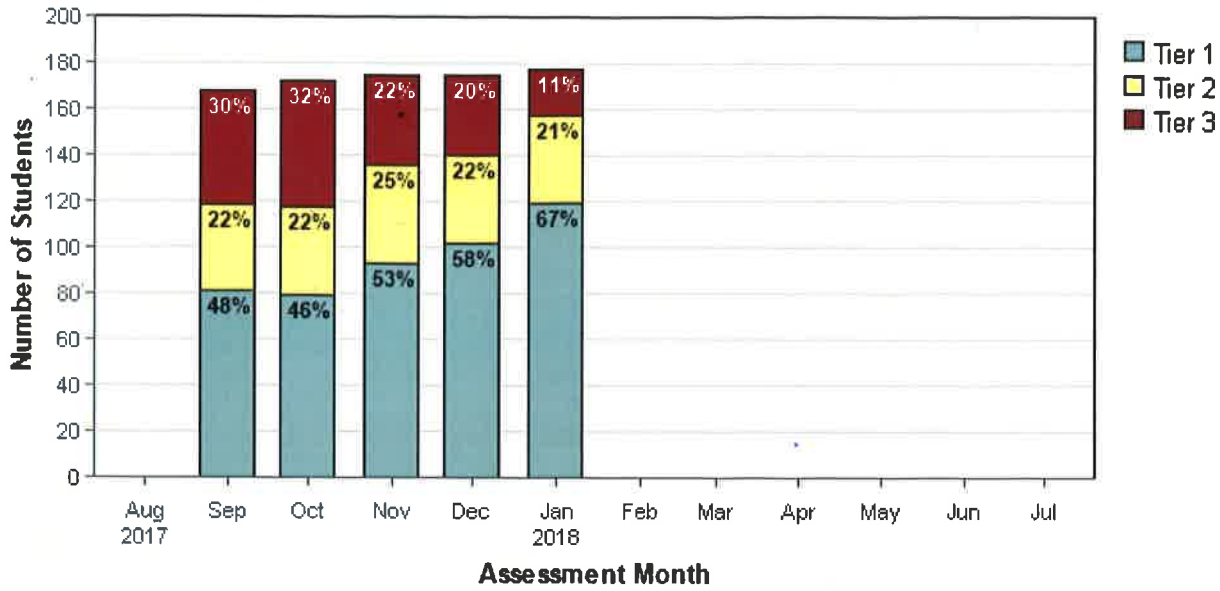

Tier Movement

ISIP™ Math results for Bloomfield Early Childhood Ctr

at Bloomfield School District - 2017/2018 School Year
as of Fri Jan 12 2018 09:36:57 AM (-07:00)

Kindergarten - Overall Math

Percentages