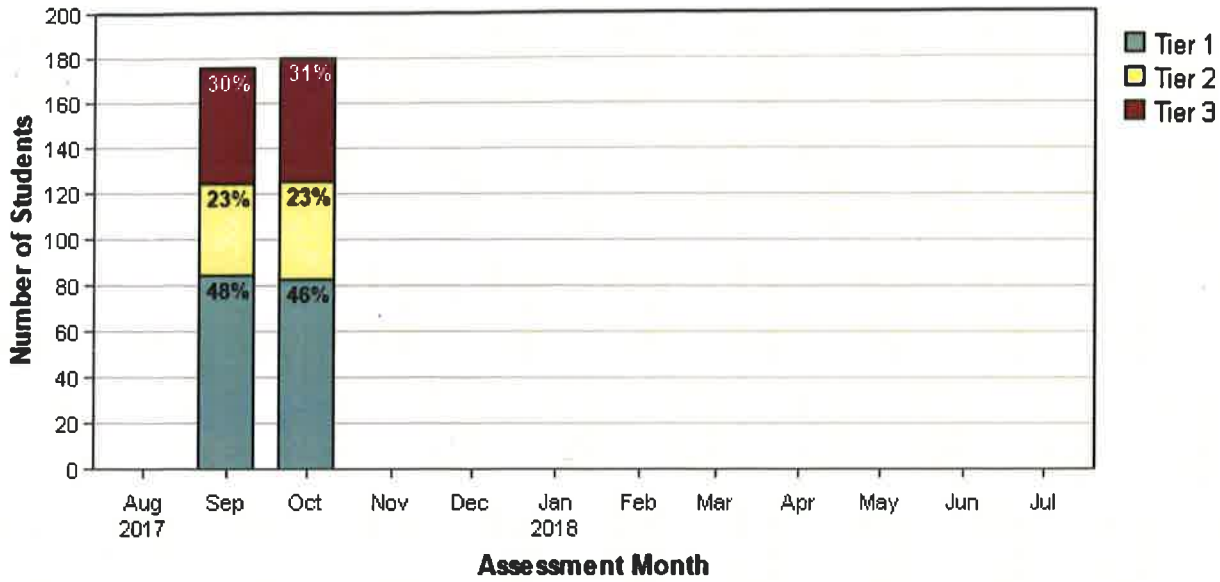

Tier Movement

ISIP™ Math results for Bloomfield Early Childhood Ctr

at Bloomfield School District - 2017/2018 School Year
as of Mon Oct 30 2017 10:50:15 AM (-06:00)

All Grades - Overall Math

View tiers in table as Numbers or Percentages.

August - October (Overall Math)

View as CSV