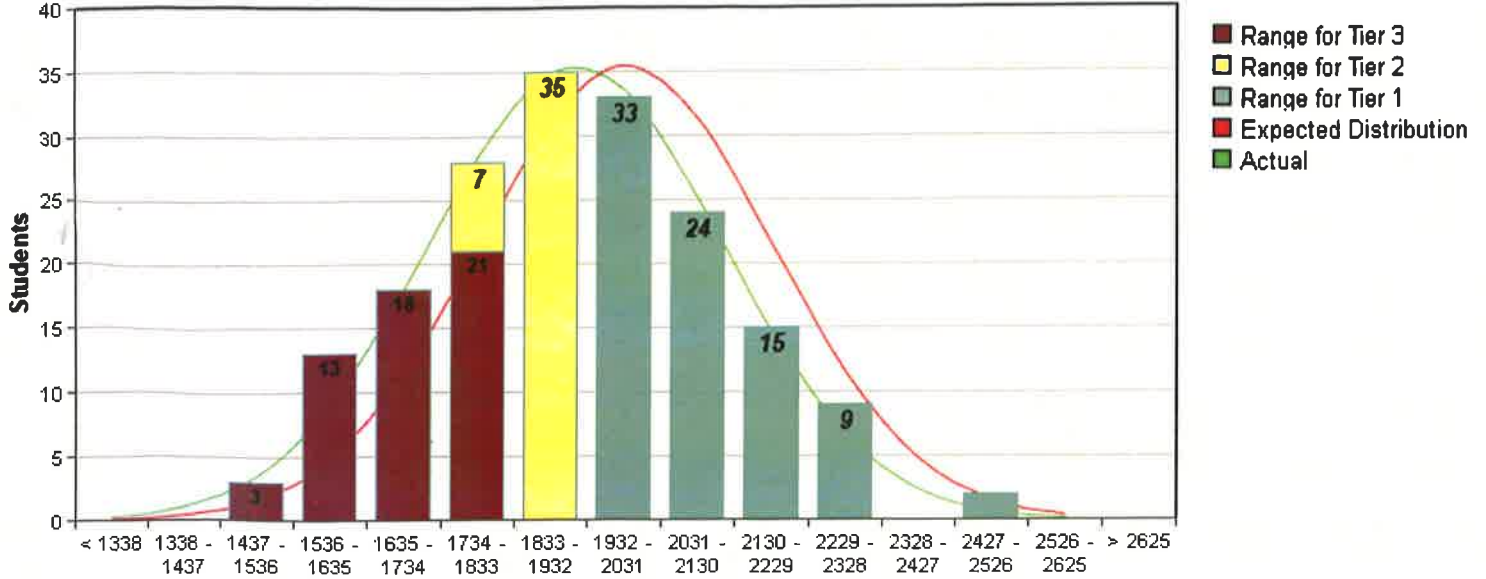

Distribution Report

ISIP™ Math results for Bloomfield Early Childhood Ctr

at Bloomfield School District - 2017/2018 School Year
as of Mon Oct 30 2017 10:48:58 AM (-06:00)

Kindergarten Overall Math - Score Distribution for October