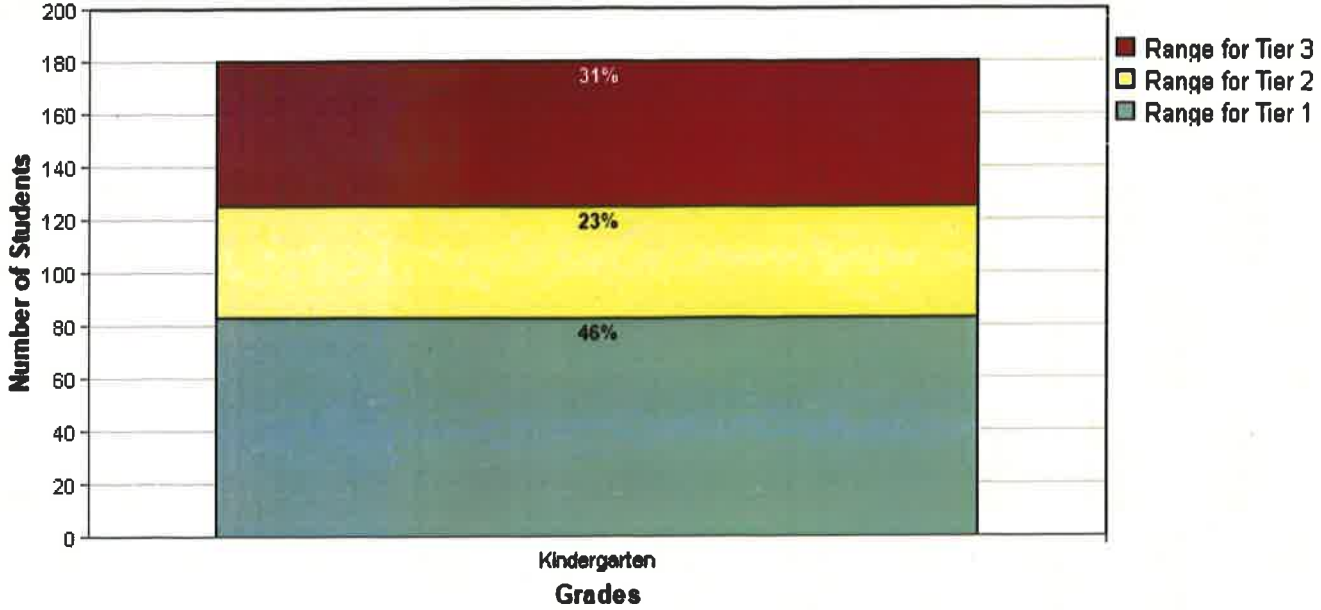

Summary

ISIP™ Math results for Bloomfield Early Childhood Ctr

at Bloomfield School District - 2017/2018 School Year
as of Mon Oct 30 2017 10:49:36 AM (-06:00)

All Grades - October 2017

View as CSV