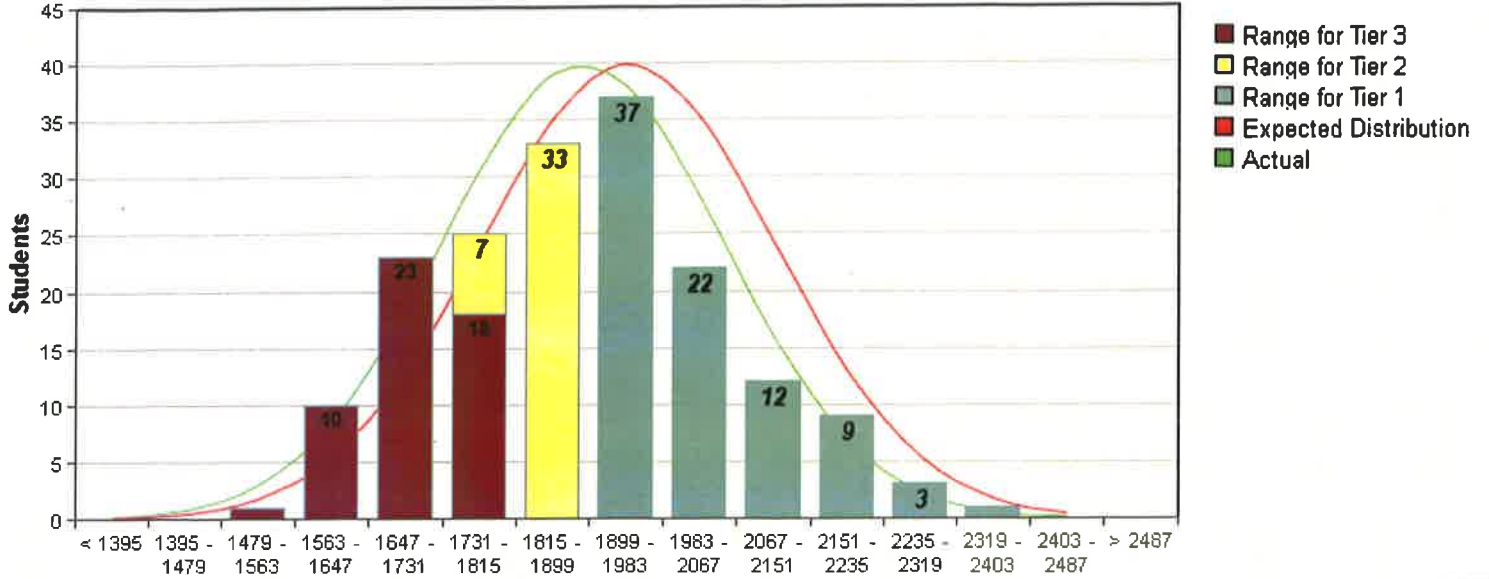

Distribution Report

ISIP™ Math results for Bloomfield Early Childhood Ctr

at Bloomfield School District - 2017/2018 School Year
as of Mon Oct 30 2017 10:49:14 AM (-06:00)

Kindergarten Overall Math - Score Distribution for September