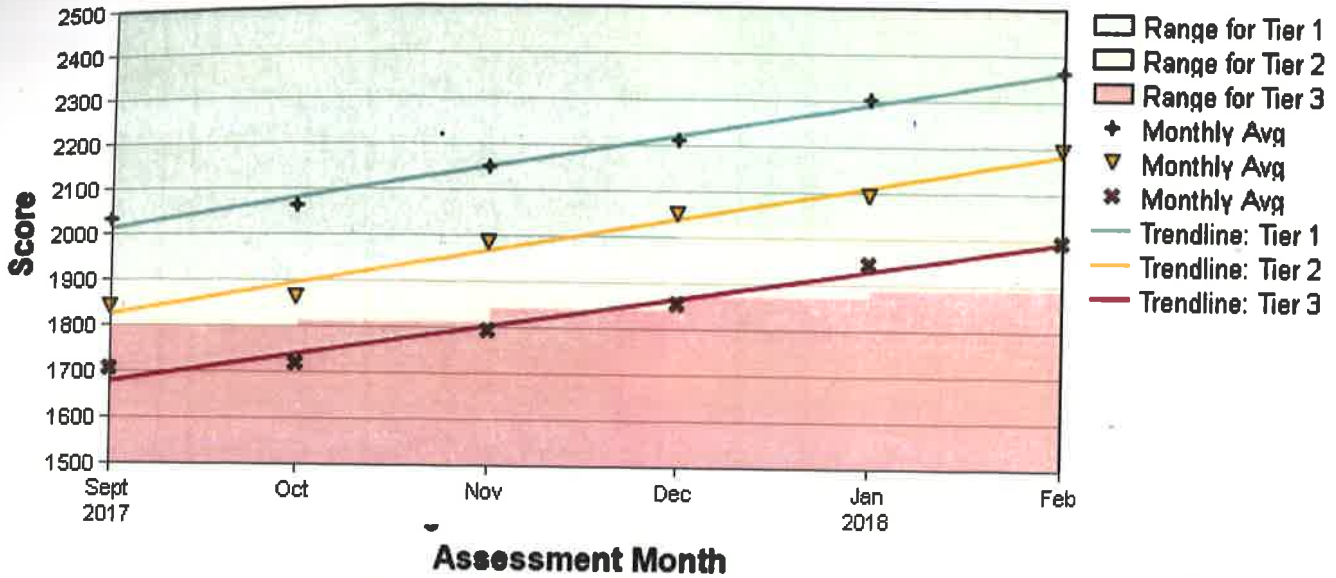

Tier Movement

ISIP™ Math results for Bloomfield Early Childhood Ctr

at Bloomfield School District - 2017/2018 School Year
as of Mon Feb 12 2018 08:13:22 AM (-07:00)

Kindergarten - Overall Math

Ability Growth by Tier

ISIP™ Math results for Bloomfield Early Childhood Ctr

at Bloomfield School District - 2017/2018 School Year
as of Mon Feb 12 2018 08:14:16 AM (-07:00)

Kindergarten - Overall Math

Distribution Report

ISIP™ Math results for Bloomfield Early Childhood Ctr