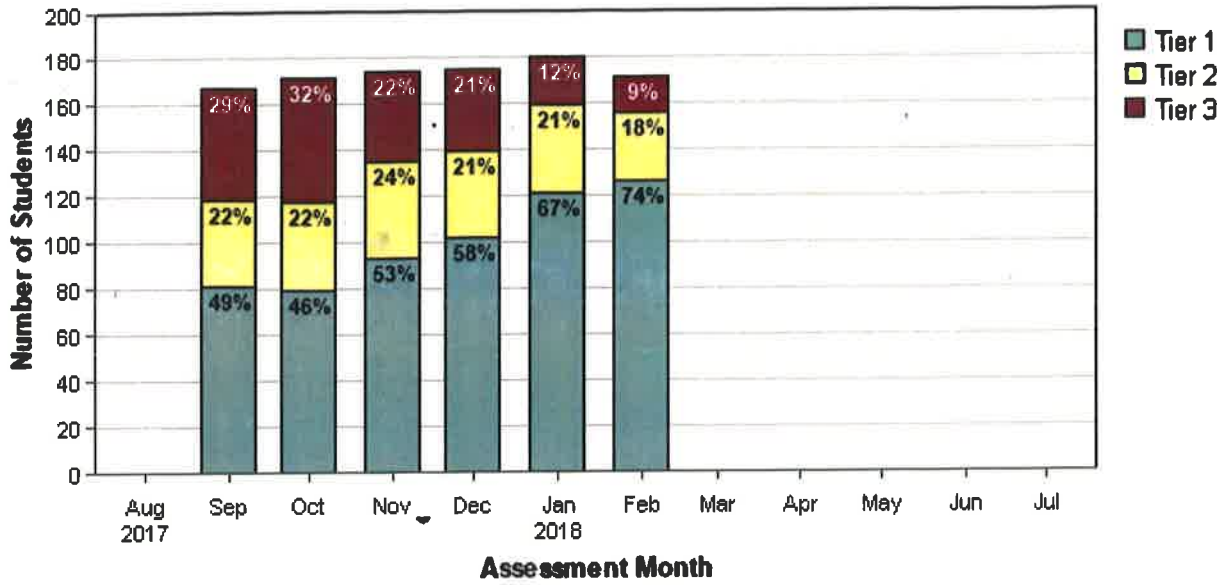

Tier Movement

ISIP™ Math results for Bloomfield Early Childhood Ctr

at Bloomfield School District - 2017/2018 School Year
as of Mon Feb 12 2018 08:13:22 AM (-07:00)

Kindergarten - Overall Math

Ability Growth by Tier