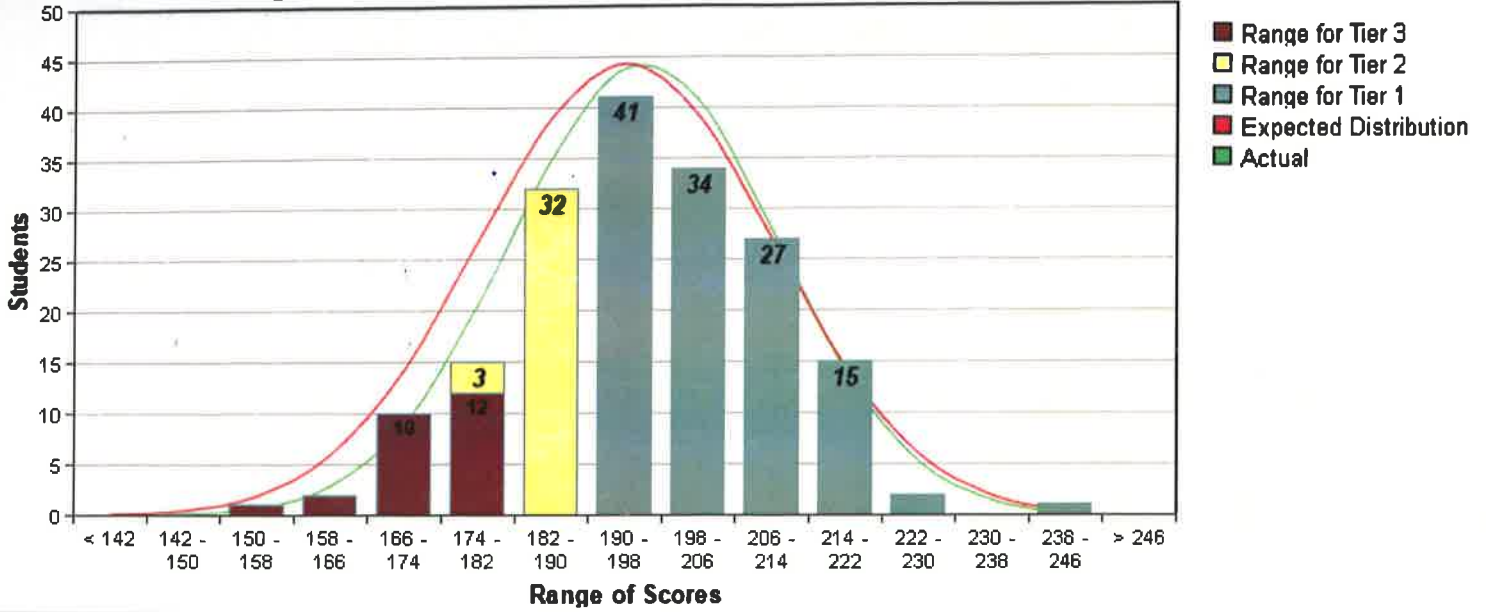

Distribution Report

ISIP™ Early Reading results for Bloomfield Early Childhood Ctr

at Bloomfield School District - 2017/2018 School Year
as of Tue Dec 12 2017 01:56:47 PM (-07:00)

Kindergarten Overall Reading - Score Distribution for December