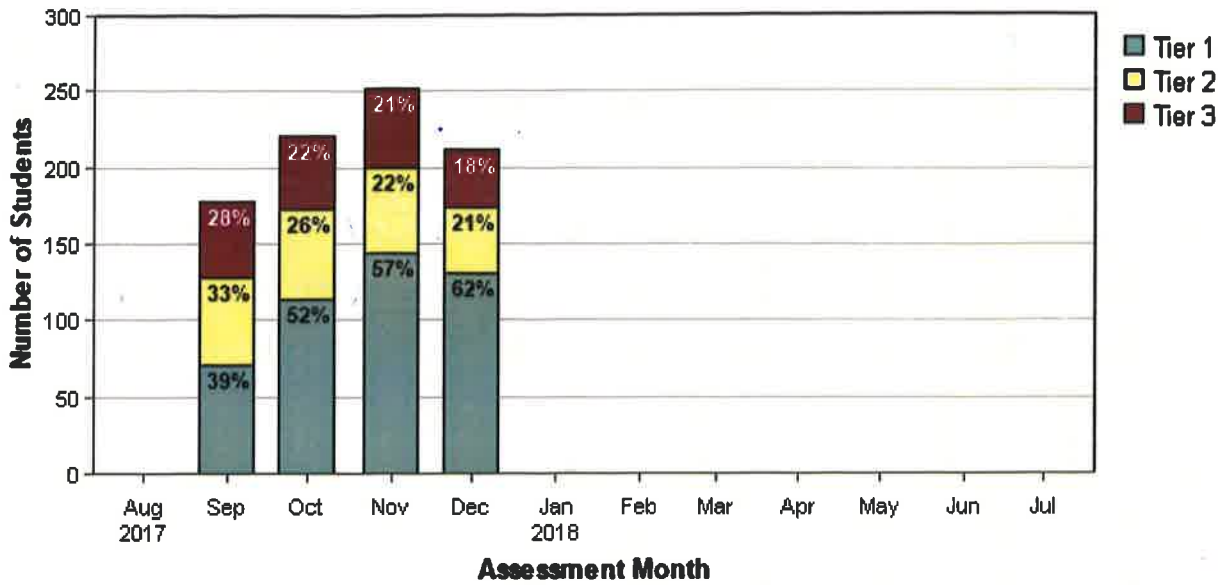

Tier Movement

ISIP™ Reading results for Bloomfield Early Childhood Ctr

at Bloomfield School District - 2017/2018 School Year
as of Tue Dec 12 2017 01:55:45 PM (-07:00)

All Grades - Overall Reading

View tiers in table as Numbers or Percentages.

August - October (Overall Reading)

View as CSV

Skill Growth by Tier

ISIP™ Early Reading results for Bloomfield Early Childhood Ctr

at Bloomfield School District - 2017/2018 School Year
as of Tue Dec 12 2017 01:56:19 PM (-07:00)