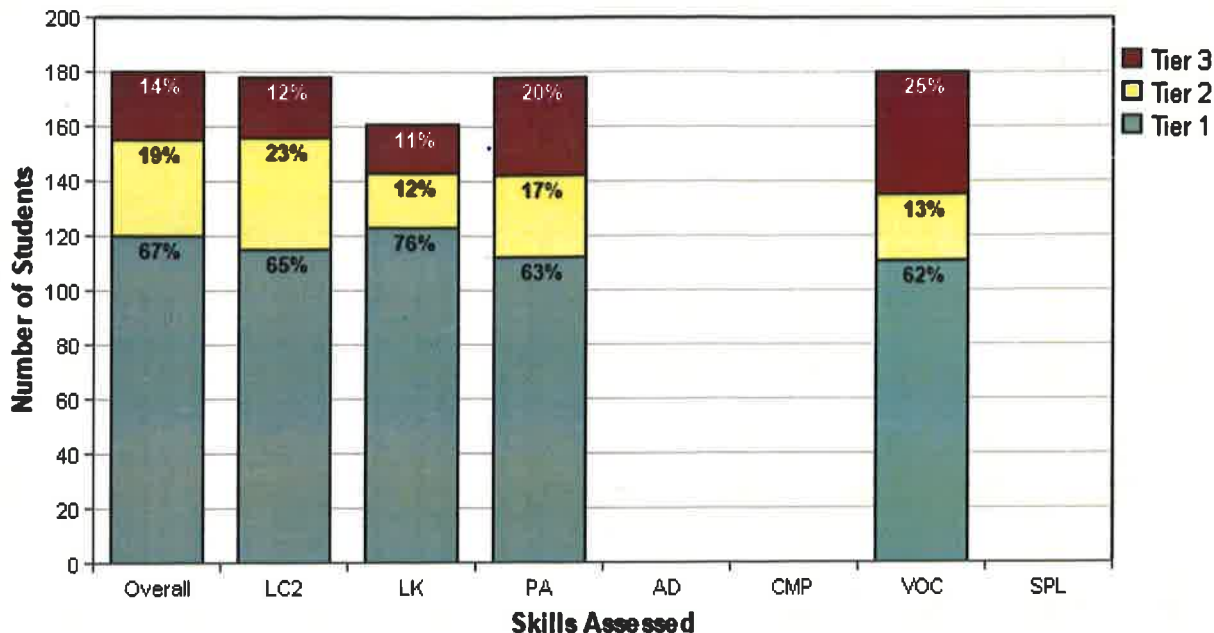

Summary

ISIP™ Early Reading results for Bloomfield Early Childhood Ctr

at Bloomfield School District - 2017/2018 School Year
as of Tue Dec 12 2017 01:57:26 PM (-07:00)

Kindergarten - December 2017

Overall Reading Results