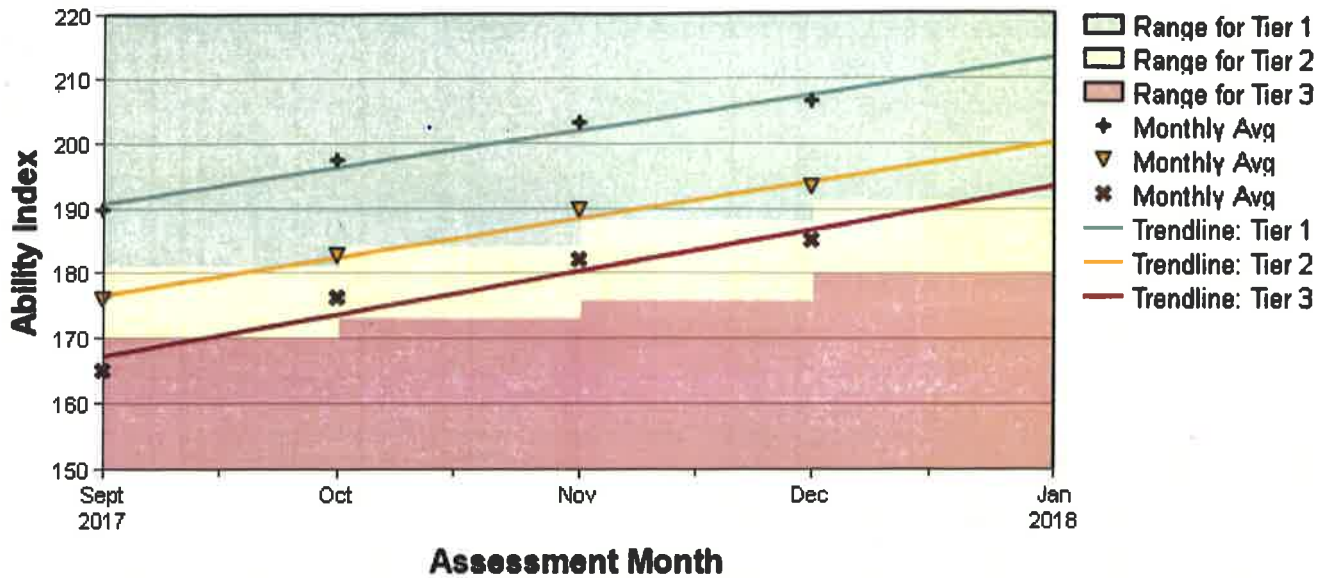

Tier Movement

ISIP™ Reading results for Bloomfield Early Childhood Ctr

at Bloomfield School District - 2017/2018 School Year
as of Tue Dec 12 2017 01:55:45 PM (-07:00)

All Grades - Overall Reading

View tiers in table as Numbers or Percentages.

August - October (Overall Reading)

View as CSV

Skill Growth by Tier

ISIP™ Early Reading results for Bloomfield Early Childhood Ctr

at Bloomfield School District - 2017/2018 School Year
as of Tue Dec 12 2017 01:56:19 PM (-07:00)

Kindergarten - Overall Reading

Averages for All Months at Bloomfield Early Childhood Ctr

View as CSV

Academic Intervention - Guffey - 1(A)

Period	All Students			Tier 3 *			Tier 2 *			Tier 1 *		
	Students	Ability Index	%-tile Rank	Students	Ability Index	%-tile Rank	Students	Ability Index	%-tile Rank	Students	Ability Index	%-tile Rank
September	14	174	26 th	5	161	7 th	4	176	31 st	5	185	53 rd
October	14	182	38 th	5	175	22 nd	4	181	35 th	5	190	58 th
November	14	183	32 nd	5	175	17 th	4	184	34 th	5	192	51 st
December	14	187	33 rd	5	180	19 th	4	184	26 th	5	196	55 th