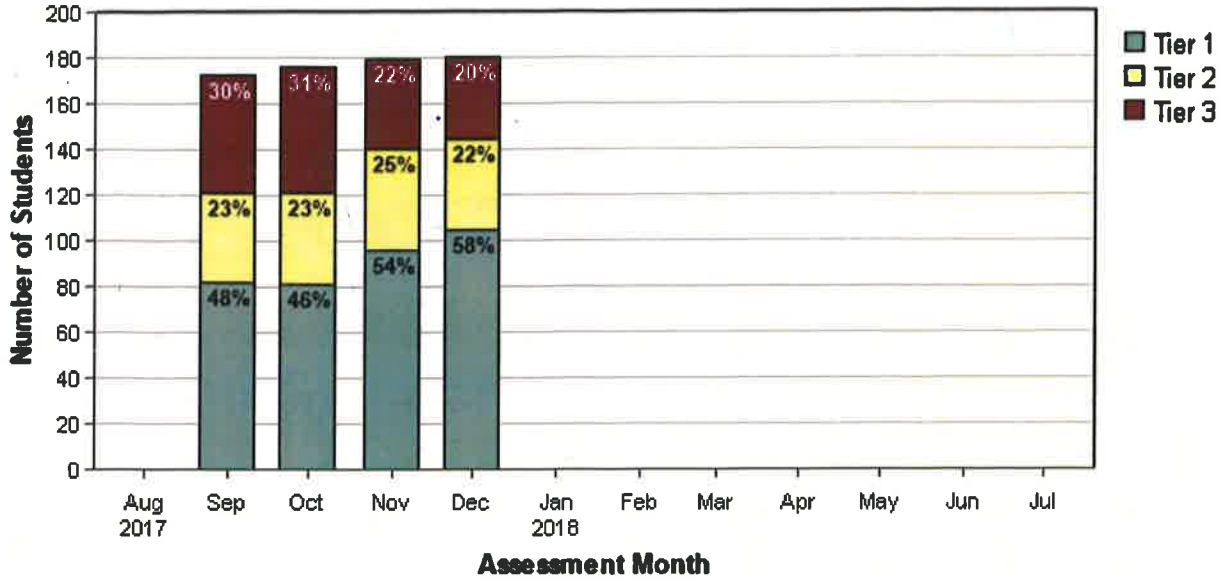

Tier Movement

ISIP™ Math results for Bloomfield Early Childhood Ctr

at Bloomfield School District - 2017/2018 School Year
as of Tue Dec 12 2017 01:53:43 PM (-07:00)

All Grades - Overall Math

View tiers in table as Numbers or Percentages.

August - October (Overall Math)

View as CSV

Ability Growth by Tier

ISIP™ Math results for Bloomfield Early Childhood Ctr

at Bloomfield School District - 2017/2018 School Year
as of Tue Dec 12 2017 01:54:18 PM (-07:00)