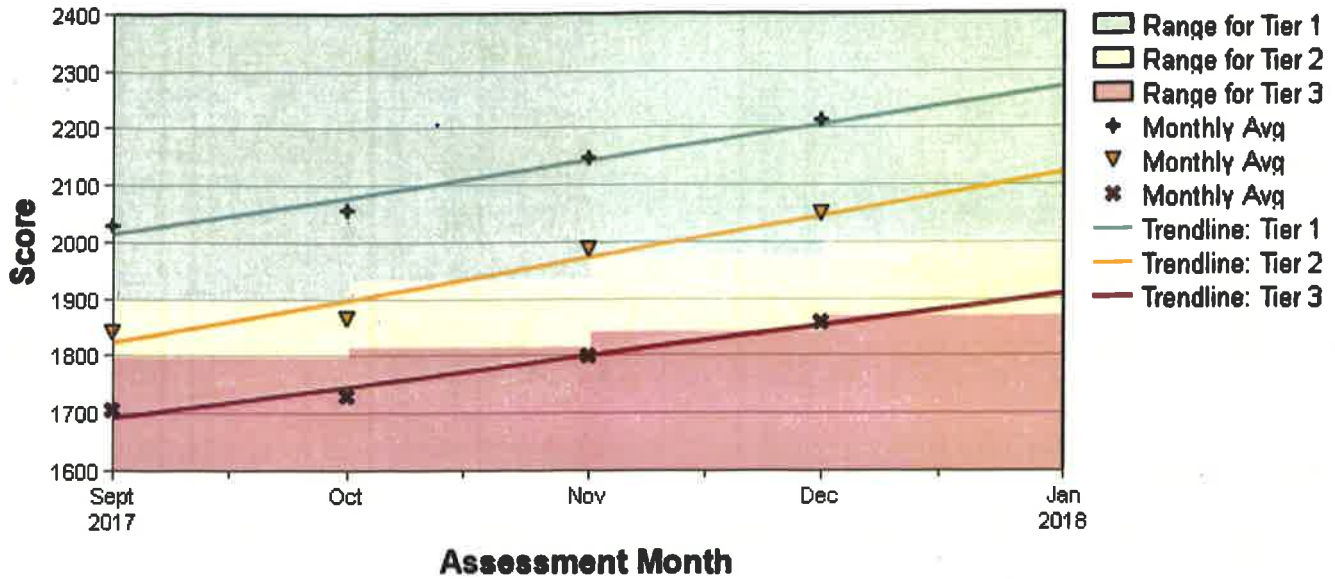

Tier Movement

ISIP™ Math results for Bloomfield Early Childhood Ctr

at Bloomfield School District - 2017/2018 School Year
as of Tue Dec 12 2017 01:53:43 PM (-07:00)

All Grades - Overall Math

View tiers in table as Numbers or Percentages.

August - October (Overall Math)

View as CSV

Ability Growth by Tier

ISIP™ Math results for Bloomfield Early Childhood Ctr

at Bloomfield School District - 2017/2018 School Year
as of Tue Dec 12 2017 01:54:18 PM (-07:00)

Kindergarten - Overall Math

Averages for All Months at Bloomfield Early Childhood Ctr

View as CSV

Academic Intervention - Guffey - 1(A)

Period	All Students			Tier 3 *			Tier 2 *			Tier 1 *		
	Students	Score	%-tile Rank	Students	Score	%-tile Rank	Students	Score	%-tile Rank	Students	Score	%-tile Rank
September	14	1822	24 th	7	1696	8 th	3	1840	28 th	4	2030	69 th
October	14	1799	18 th	7	1701	8 th	3	1838	24 th	4	1940	42 nd
November	14	1876	25 th	7	1748	10 th	3	1988	43 rd	4	2016	48 th
December	14	1950	31 st	7	1838	16 th	3	1991	38 th	4	2114	59 th