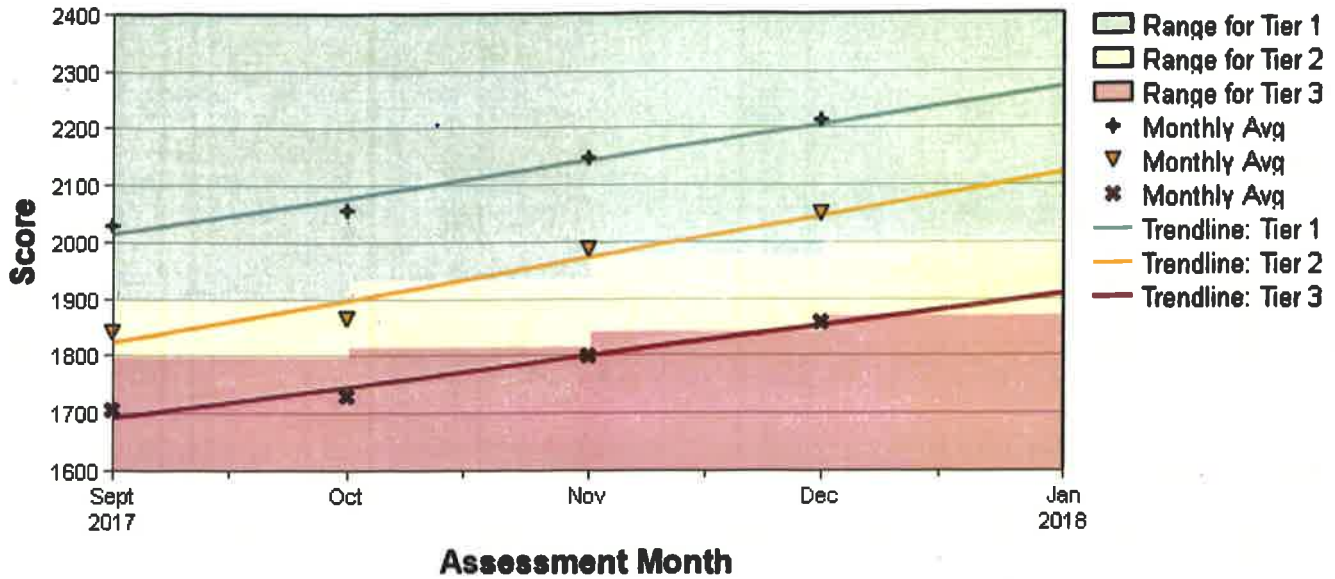

Tier Movement

ISIP™ Math results for Bloomfield Early Childhood Ctr

at Bloomfield School District - 2017/2018 School Year
as of Tue Dec 12 2017 01:53:43 PM (-07:00)

All Grades - Overall Math

View tiers in table as Numbers or Percentages.

August - October (Overall Math)

View as CSV

Ability Growth by Tier

ISIP™ Math results for Bloomfield Early Childhood Ctr

at Bloomfield School District - 2017/2018 School Year
as of Tue Dec 12 2017 01:54:18 PM (-07:00)

Kindergarten - Overall Math

Averages for All Months at Bloomfield Early Childhood Ctr

View as CSV

Academic Intervention - Guffey - 1(A)												
Period	All Students			Tier 3 *			Tier 2 *			Tier 1 *		
	Students	Score	%-tile Rank	Students	Score	%-tile Rank	Students	Score	%-tile Rank	Students	Score	%-tile Rank
September	14	1822	24 th	7	1696	8 th	3	1840	28 th	4	2030	69 th
October	14	1799	18 th	7	1701	8 th	3	1838	24 th	4	1940	42 nd
November	14	1876	25 th	7	1748	10 th	3	1988	43 rd	4	2016	48 th
December	14	1950	31 st	7	1838	16 th	3	1991	38 th	4	2114	59 th