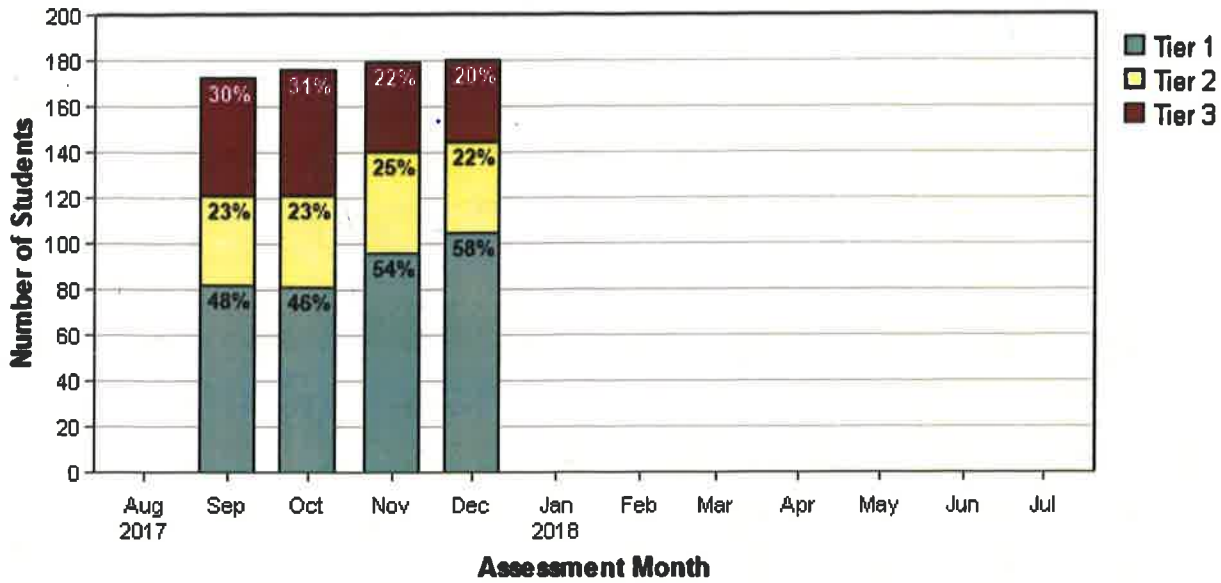

Tier Movement

ISIP™ Math results for Bloomfield Early Childhood Ctr

at Bloomfield School District - 2017/2018 School Year
as of Tue Dec 12 2017 01:53:43 PM (-07:00)

All Grades - Overall Math

View tiers in table as Numbers or Percentages.

August - October (Overall Math)

View as CSV

Ability Growth by Tier

ISIP™ Math results for Bloomfield Early Childhood Ctr

at Bloomfield School District - 2017/2018 School Year
as of Tue Dec 12 2017 01:54:18 PM (-07:00)