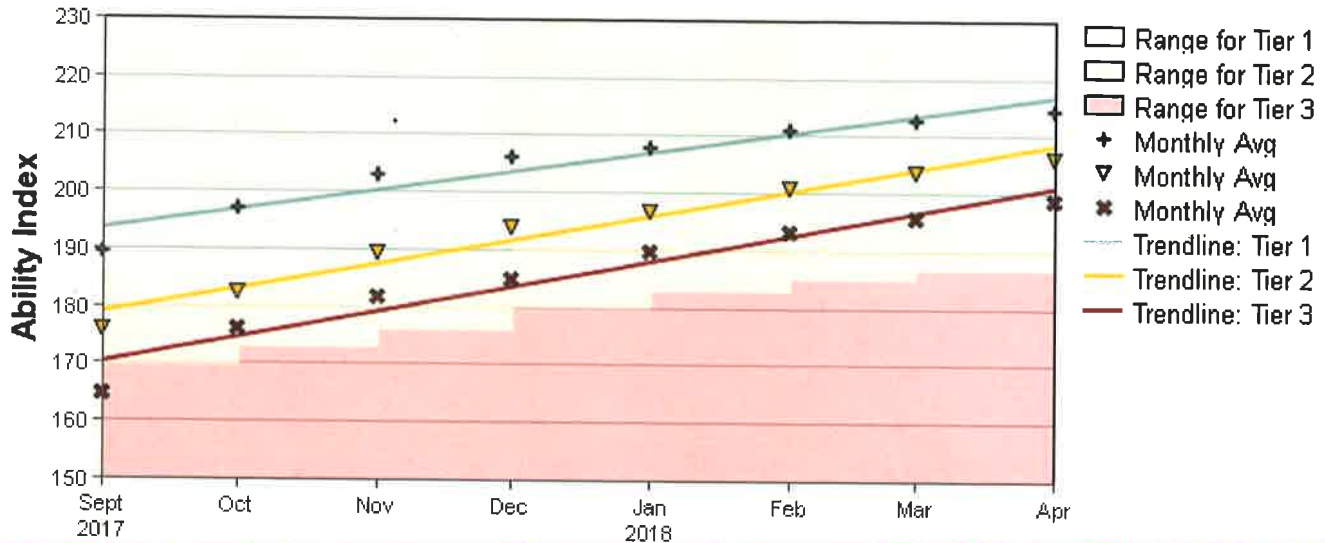

Kindergarten - Overall Reading