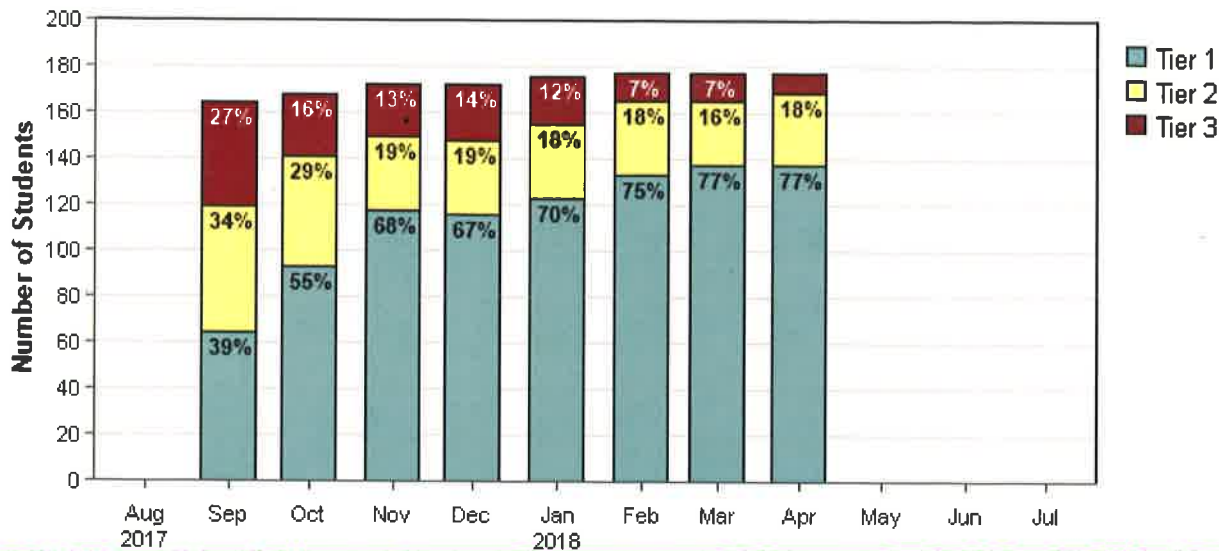

Tier Movement

ISIP™ Early Reading results for Bloomfield Early Childhood Ctr

at Bloomfield School District - 2017/2018 School Year
as of Fri Apr 13 2018 12:09:41 PM (-06:00)

Kindergarten - Overall Reading

Skill Growth by Tier

ISIP™ Early Reading results for Bloomfield Early Childhood Ctr

at Bloomfield School District - 2017/2018 School Year
as of Fri Apr 13 2018 12:10:54 PM (-06:00)

Kindergarten - Overall Reading