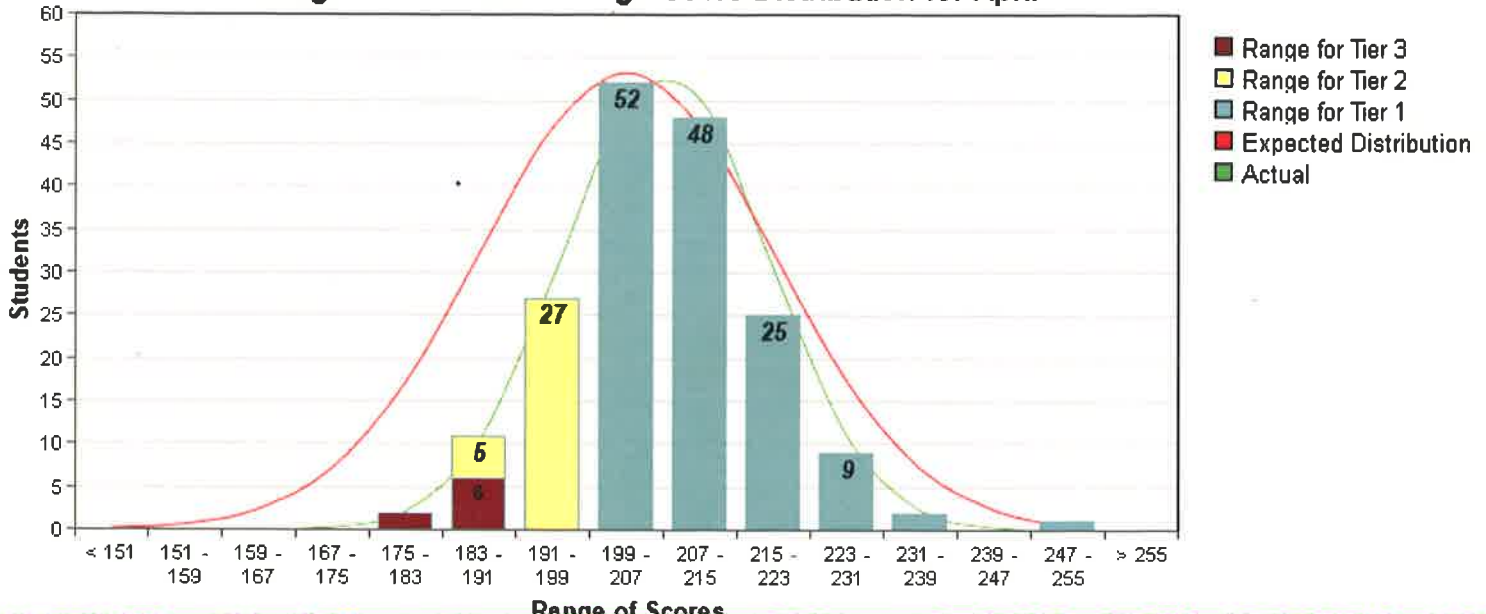

Kindergarten Overall Reading - Score Distribution for April